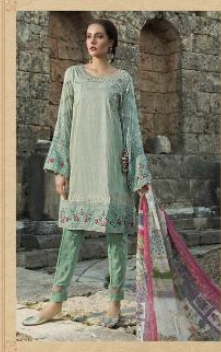

800-202

800-205

800-206

800-203

800-204

800-207

800-208

Maria B-2 lawn19

S

800-201

S

800-202

presents our new catlounge

Maria B-2

lawn 19

D.No	TOP	BOTTOM	DUPATTA
800-201	Pure cotton print with embroidery (Sleeves heavy embroidered)	Semi Loan print	Chiffon Gold print
800-202	Pure cotton silver print with embroidery (Sleeves heavy embroidered)	Semi Loan print	Chiffon print
800-203	Pure cotton silver print with embroidery (Sleeves heavy embroidered)	Semi Loan print	Chiffon print
800-204	Pure cotton ink print with embroidery (Sleeves heavy embroidered)	Semi Loan print	Chiffon silver foil print
800-205	Pure cotton print with embroidery (Sleeves heavy embroidered)	Semi Loan print	Chiffon print
800-206	Pure cotton ink print with embroidery (Sleeves heavy embroidered)	Semi Loan	Chiffon print
800-207	Pure cotton with self embroidery & embroidery patch	Semi Loan print	Chiffon print
800-208	Pure cotton silver print with embroidery (Sleeves heavy embroidered)	Semi Loan print	Chiffon print