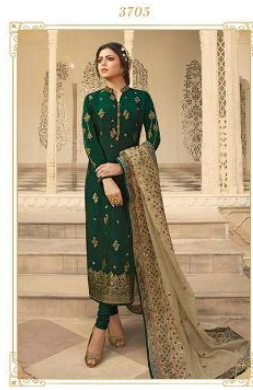

3703

3704

3707