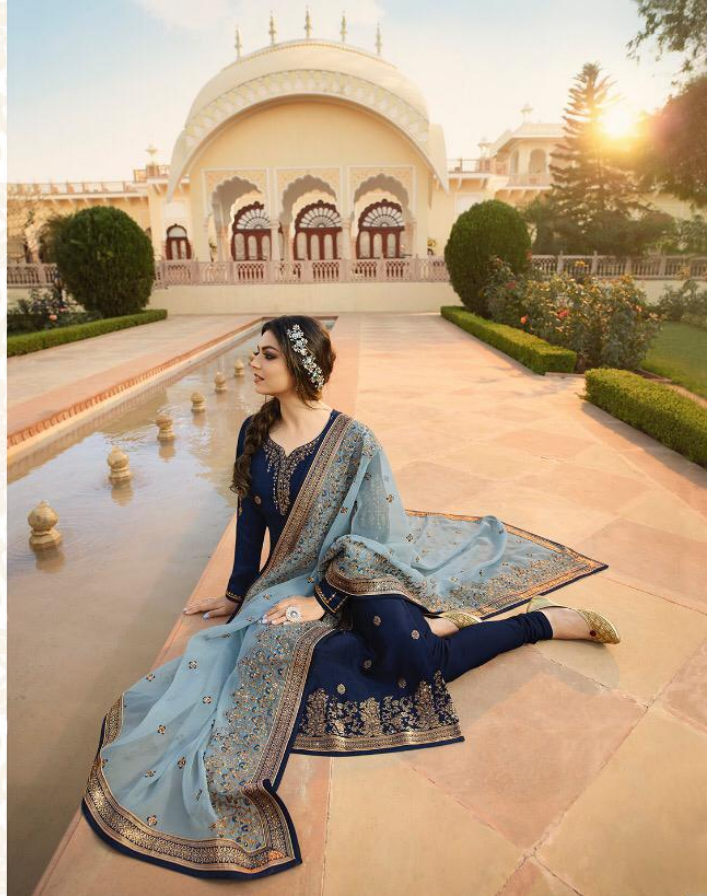

Nitya™

VOL : 137

TOP	PURE DOLA JAQUARD
DUPATTA	ORGANJA WITH 4 SIDE BROCADE LACE
BOTTOM	SANTOON

Nitya

3704

Nitya

3707

Nitya™