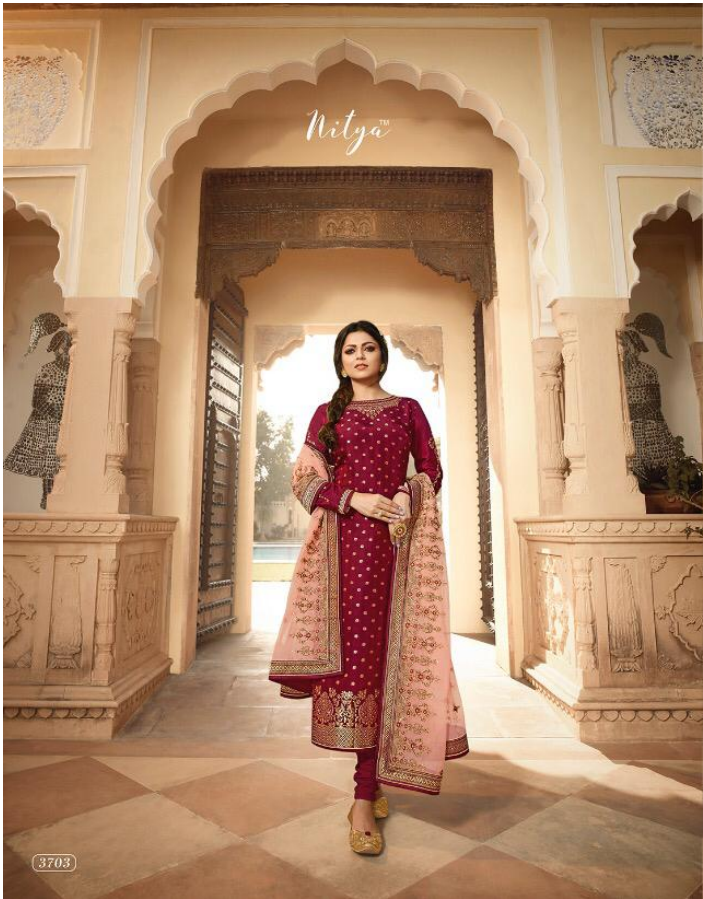

Nitya™

VOL : 137

TOP	PURE DOLA JAQUARD
DUPATTA	ORGANJA WITH 4 SIDE BROCADE LACE
BOTTOM	SANTOON

Nitya

3704

Nitya

3707

Nitya™