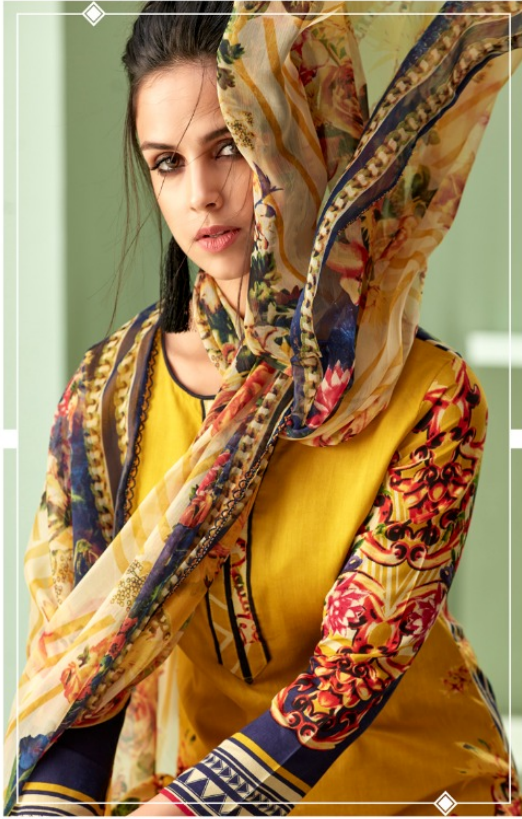

Gulnar
DESIGNER SUMMER COLLECTION

DISTINCTIVE CHARMING

297-001 This season marked with softness, fresh new cuts and stunning textures make personal style

FLOWING ELEGANCE

It is the caring that she lovingly gives the
passion that she shows. The beauty of a
woman grows with the passing years. Beauty
is power, a smile is its sword.

297-003

THE FASHION COUTURE

Fashion is not necessary about labels its not about brands
its about something else that comes from within.

297-004

297-008

STYLISH
ELEGANCE

297-010

297-001