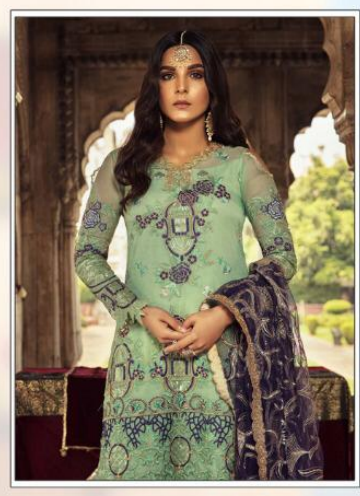

JUVI FASHION^{TM}