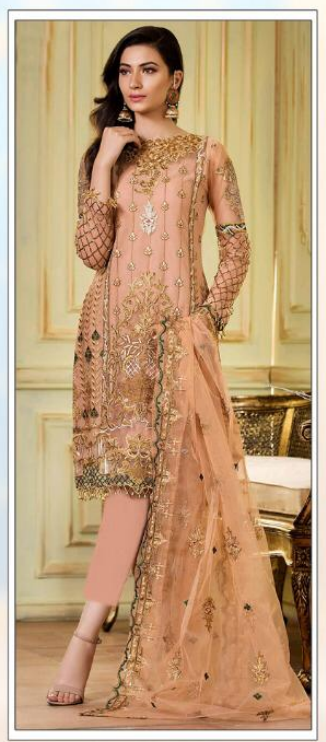

	<p>RANGOON D.No. 40001</p>		<p>RANGOON D.No. 40002</p>
40001		40002	
	<p>RANGOON D.No. 40003</p>		<p>RANGOON D.No. 40004</p>
40003		40004	
	<p>RANGOON D.No. 40005</p>	 JUVI FASHION RANGOON	
40005			

JUVI FASHION

RANGOON

JUVI FASHION™

RANGOON

D.No. 40001

JUVI FASHIONTM

RANGOON

D.No. 40002

D.No.	TOP	BOTTOM	DUPATTA
42001	FOX GEORGETTE (WITH SANTOON INNER)	SANTTON	NAJMEEN EMBROIDERY WORK
42002	FOX GEORGETTE (WITH SANTOON INNER)	SANTTON	NAJMEEN EMBROIDERY WORK
42003	FOX GEORGETTE (WITH SANTOON INNER)	SANTTON	NAJMEEN EMBROIDERY WORK
42004	FOX GEORGETTE (WITH SANTOON INNER)	SANTTON	NAJMEEN EMBROIDERY WORK
42005	FOX GEORGETTE (WITH SANTOON INNER)	SANTTON & NET EMBROIDERY WORK	NAJMEEN EMBROIDERY WORK