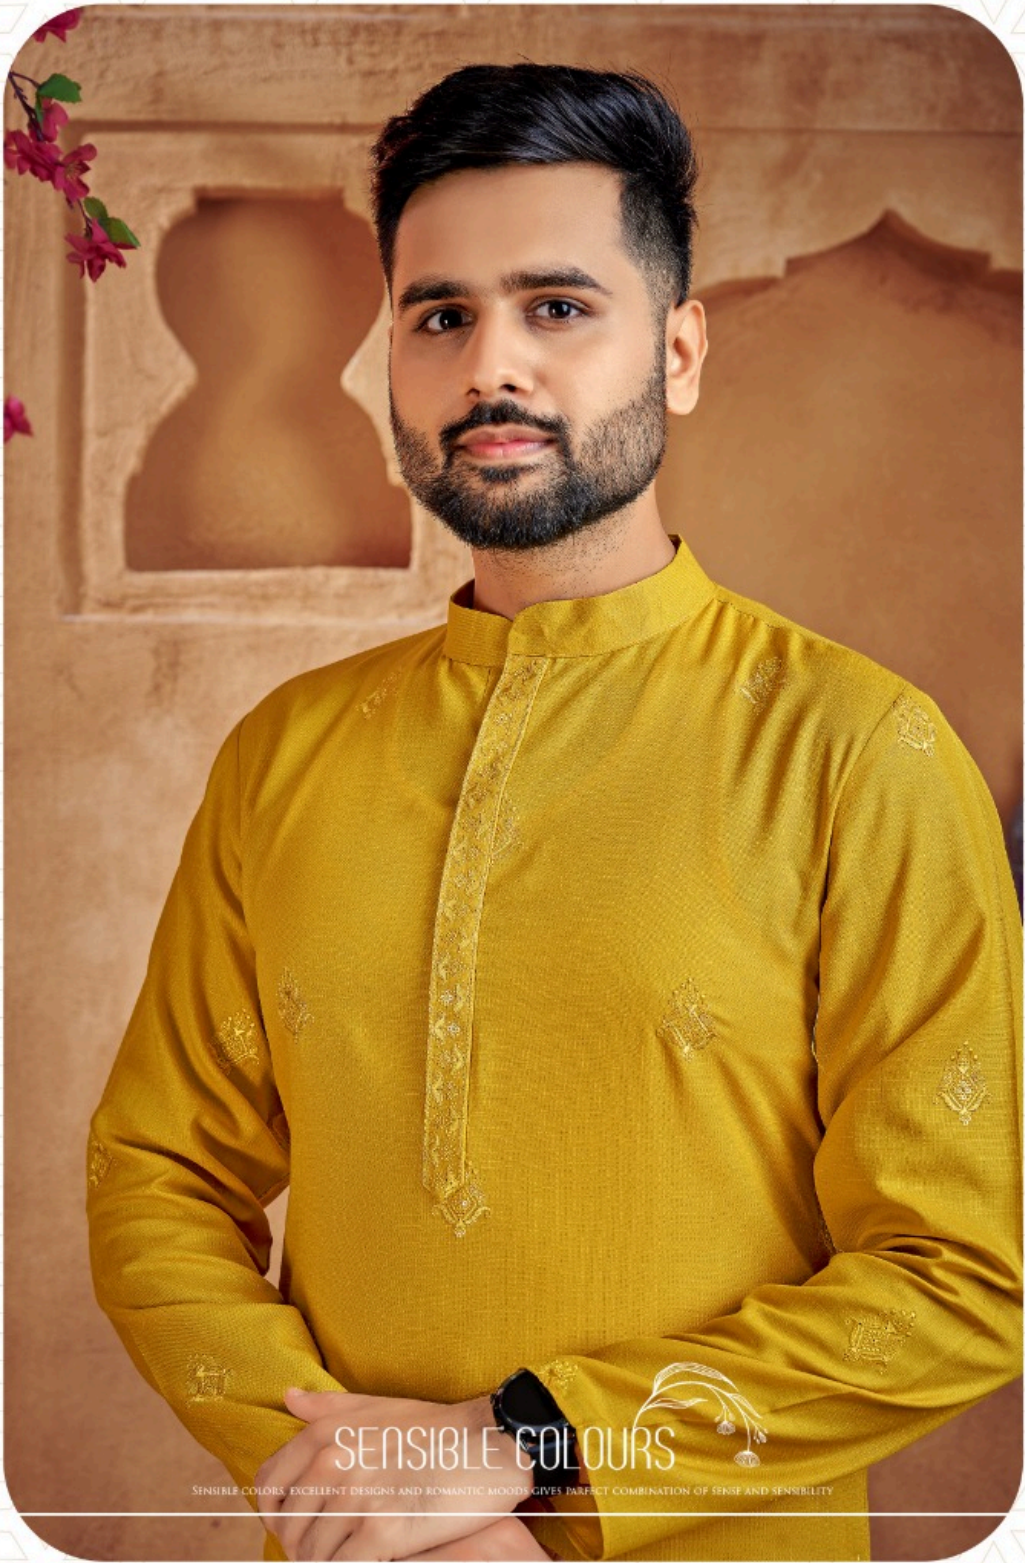

1006

SENSIBLE COLOURS

SENSIBLE COLORS. EXCELLENT DESIGNS AND ROMANTIC MOODS GIVES PERFECT COMBINATION OF SENSE AND SENSIBILITY

Couple Goal -2

VIRGIN DESIGN

PURE, HEAVENLY DESIGN. GENTLY-CRAFTED USING THE FINEST VIRGIN FABRICS.
CREATED TO LOOK PERFECT AND UNTOUCHED FOR FASHION TO COME. PURELY.....TO BRING
OUT THE VIRGIN DEEP WITHIN YOU.