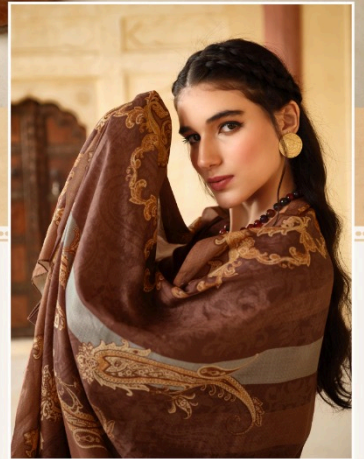

Fida
A Brand by LCTM

1003