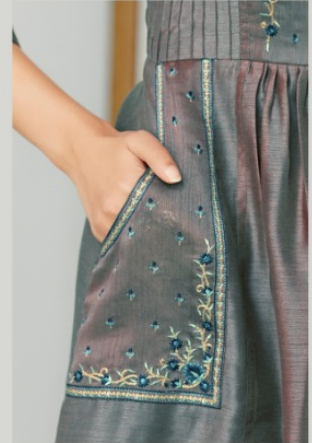

KARMA
DESIGN PVT. LTD.