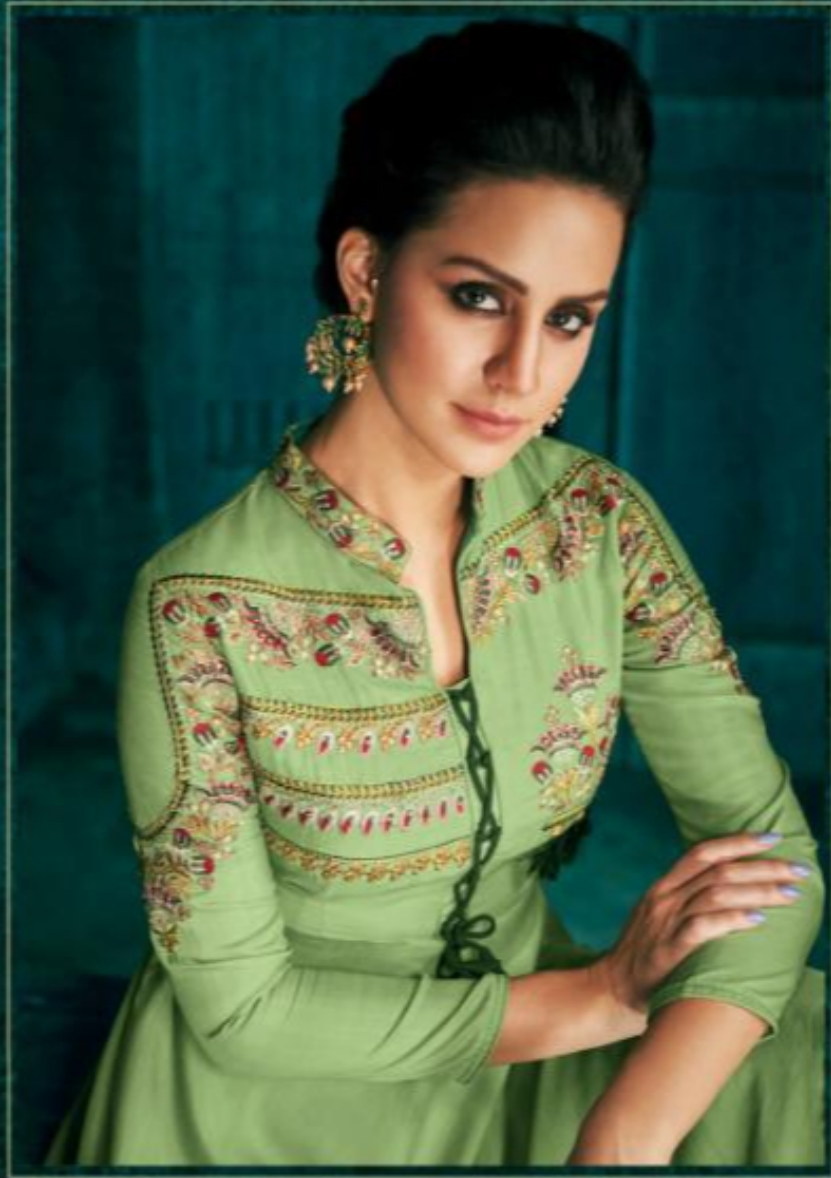

SAJAWAT
CREATION

Sarthi

Vol.5 NX

SAJAWAT
CREATION

ALLURING
INTERPLAY
A PERFECT MATCH BETWEEN
PAST INSPIRATIONS

S
SAJAWAT
CREATION

722

SAJAWAT
CREATION

726

SAJAWAT
CREATION

GORGEOUS
EMBROIDERIES EMBODIED IN THE
COLORS
OF ROMANCE.

721

722

723

726

SAJAWAT
CREATION

SAJAWAT
CREATION

RAVISHINGLY REGAL

Eternal symbol of feminine beauty. Embroidery is the blossom
of this season, adorning a wealth of designs in the
embroidered collection.

721