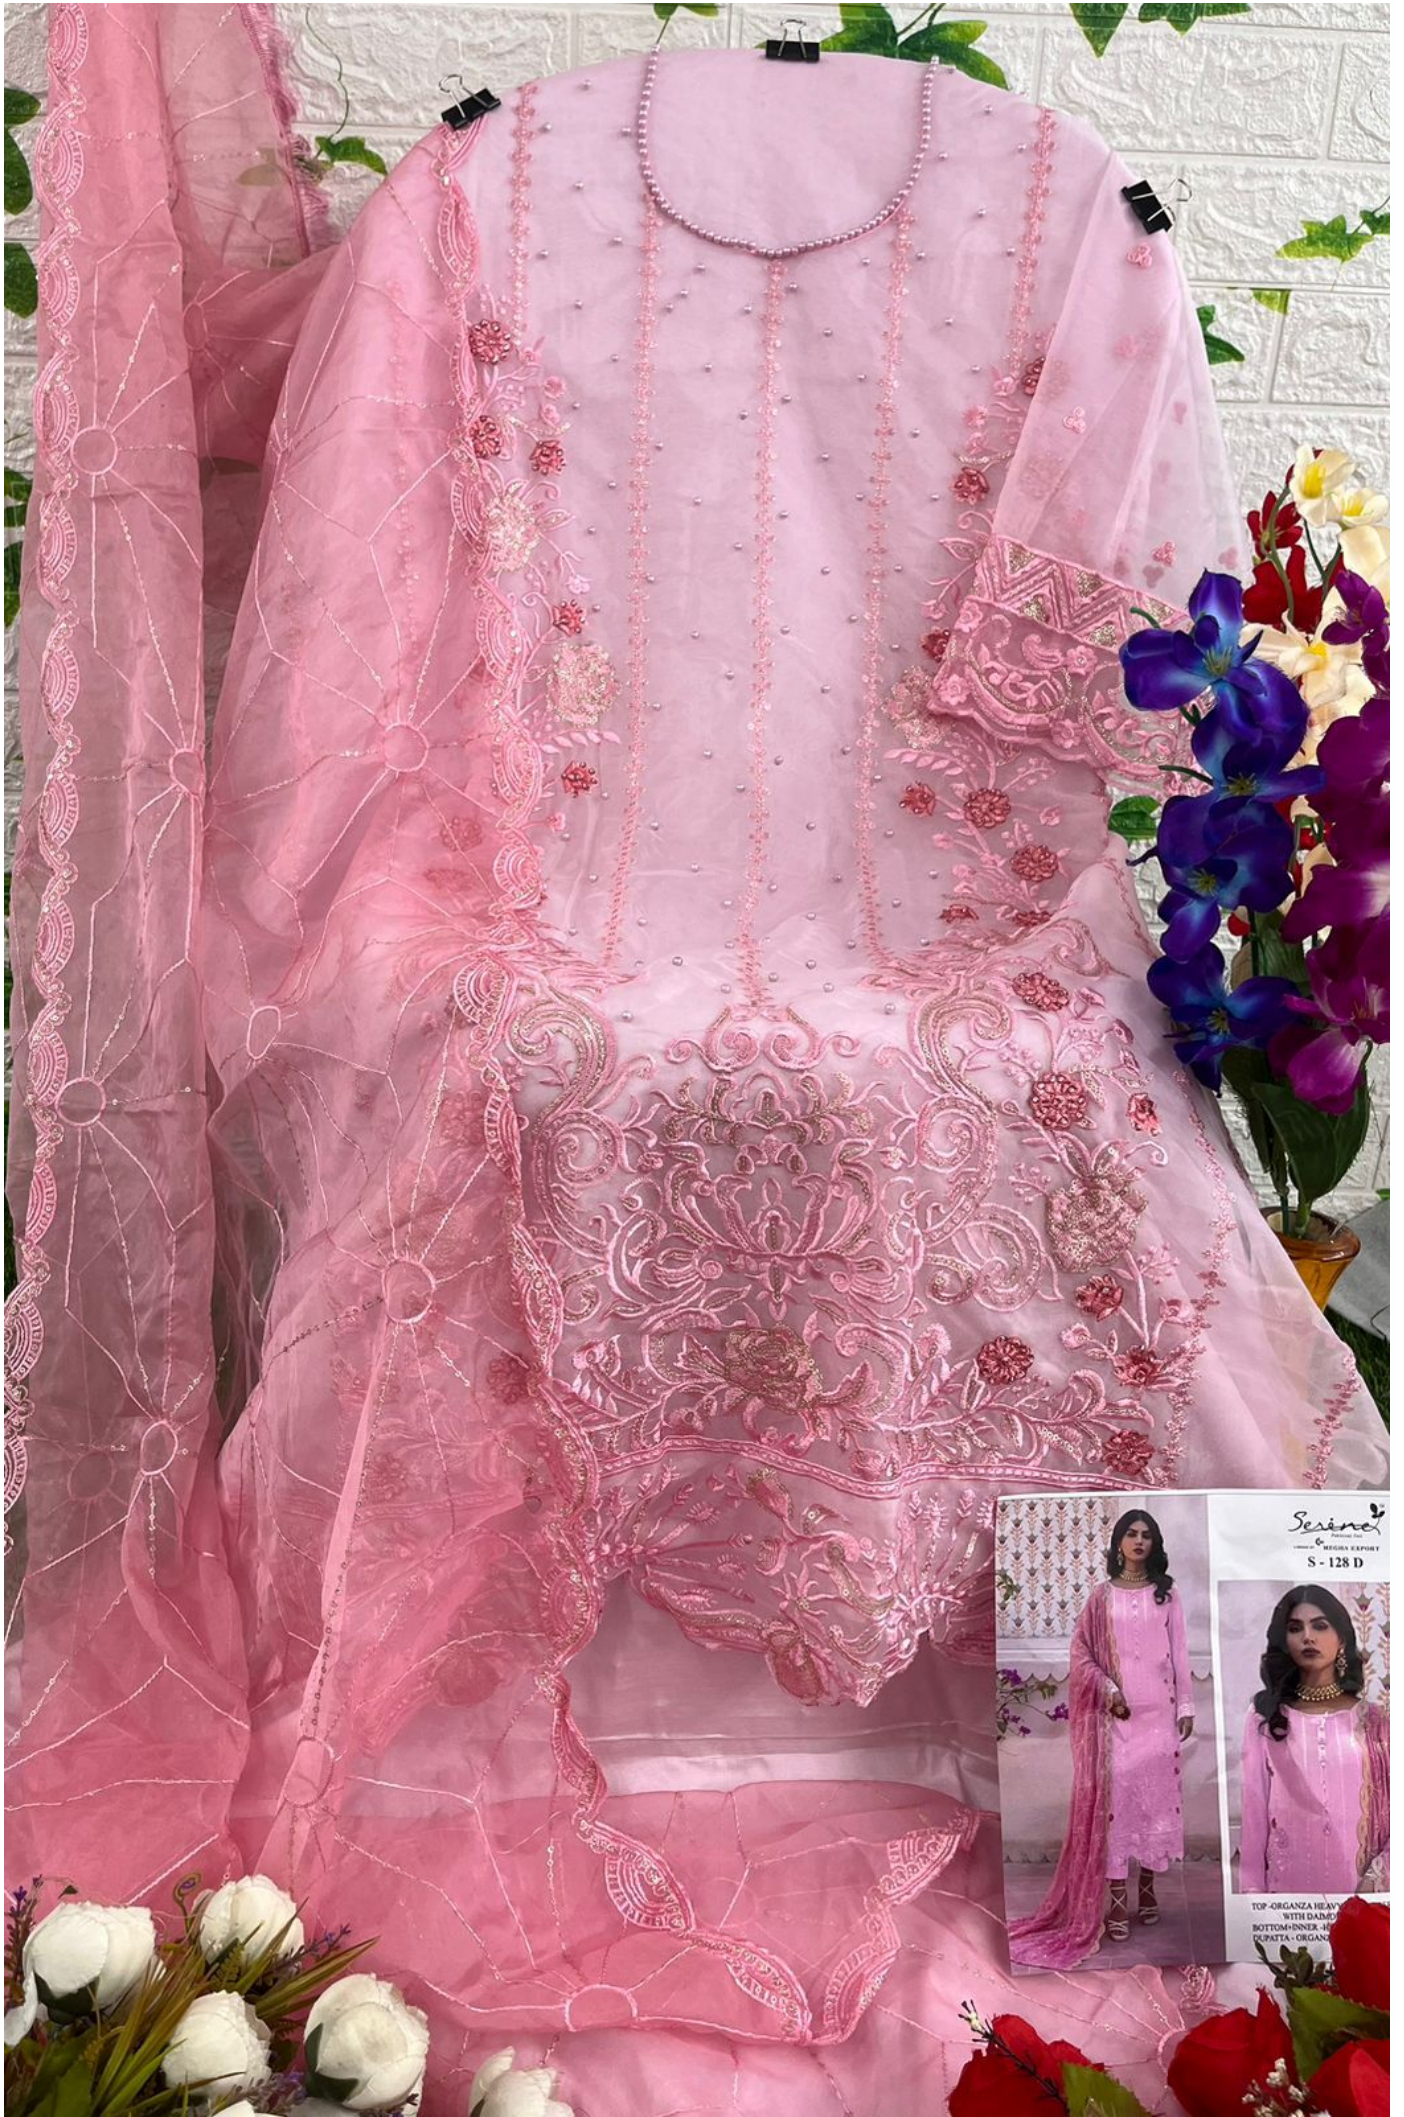

Serene
S - 128 D

TOP-ORGANZA HEAVY
WITH DAME
BOTTOM-INNER-HEAVY
WITH DAME