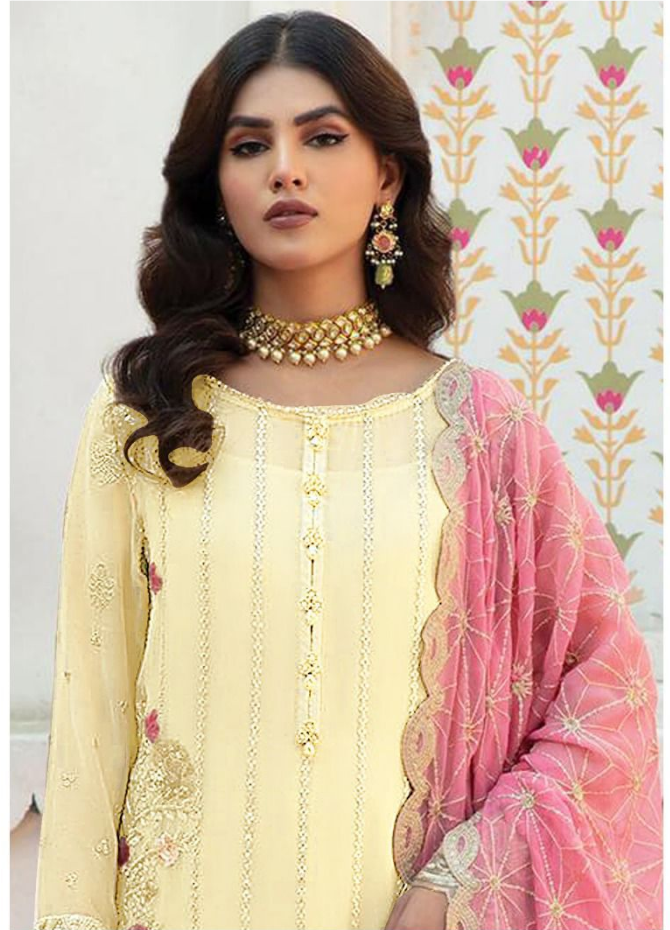

*Serina*TM
Pakistani Suit
A BRAND BY  MEGA EXPORT
S - 128 A

TOP -ORGANZA HEAVY EMBROIDERED
WITH DAIMOND & PEARLS
BOTTOM+INNER -HEAVY SANTOON
DUPATTA - ORGANZA HEAVY EMBROIDERED

S - 128 A

S - 128 B

S - 128 C

S - 128 D

*Serina*TM
Pakistani Suit
A BRAND BY  MEGHA EXPORT
S - 128 A

TOP -ORGANZA HEAVY EMBROIDERED
WITH DAIMOND & PEARLS
BOTTOM+INNER -HEAVY SANTOON
DUPATTA - ORGANZA HEAVY EMBROIDERED

Serina
MADE IN INDIA

Sereno
MADE IN INDIA

ORGANZA HEAVY EMBROIDERED
WITH DIAMOND & PEARLS
HEAVY SASH
HEAVY SASH

*Serina*TM
Pakistani Suit
A BRAND BY  MEGHA EXPORT
S - 128 C

TOP -ORGANZA HEAVY EMBROIDERED
WITH DAIMOND & PEARLS
BOTTOM+INNER -HEAVY SANTOON
DUPATTA - ORGANZA HEAVY EMBROIDERED

*Serina*TM
Pakistani Suit
A BRAND BY  MEGA EXPORT
S - 128 D

TOP -ORGANZA HEAVY EMBROIDERED
WITH DAIMOND & PEARLS
BOTTOM+INNER -HEAVY SANTOON
DUPATTA - ORGANZA HEAVY EMBROIDERED

Serene
S - 128 D

TOP-ORGANZA HEAVY
WITH DAME
BOTTOM-INNER-HEAVY
WITH DAME