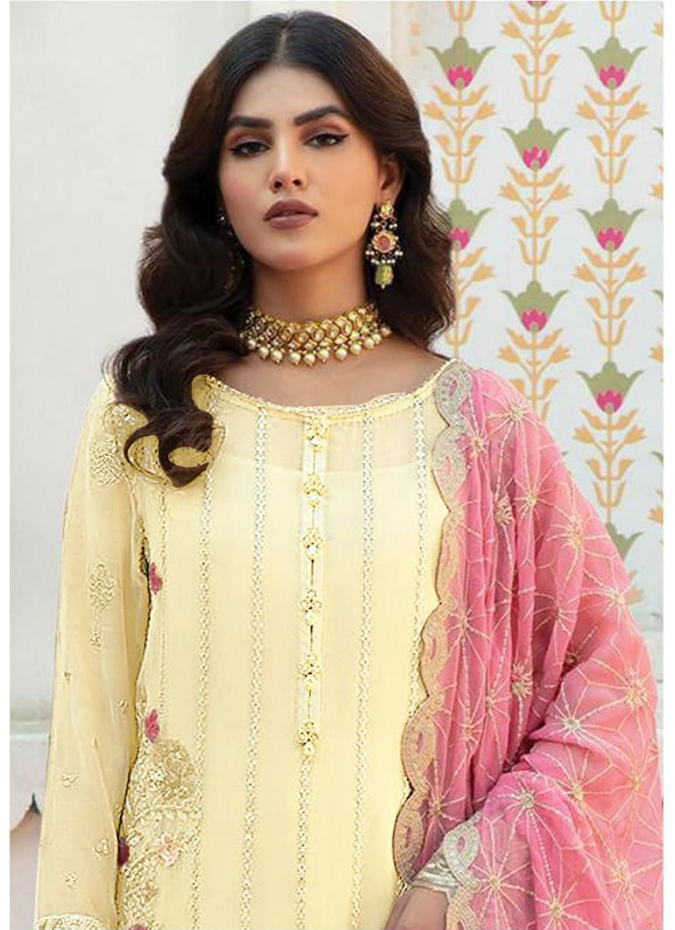

*Serina*TM
Pakistani Suit
A BRAND BY  MEGA EXPORT
S - 128 A

TOP -ORGANZA HEAVY EMBROIDERED
WITH DAIMOND & PEARLS
BOTTOM+INNER -HEAVY SANTOON
DUPATTA - ORGANZA HEAVY EMBROIDERED

S - 128 A

S - 128 B

S - 128 C

S - 128 D

*Serina*TM
Pakistani Suit
A BRAND BY  MEGHA EXPORT
S - 128 A

TOP -ORGANZA HEAVY EMBROIDERED
WITH DAIMOND & PEARLS
BOTTOM+INNER -HEAVY SANTOON
DUPATTA - ORGANZA HEAVY EMBROIDERED

Serina
MADE IN INDIA

Sereno
MADE IN INDIA

ORGANZA HEAVY EMBROIDERED
WITH DIAMOND & PEARLS
HEAVY SASH
HEAVY SASH

*Serina*TM
Pakistani Suit
A BRAND BY  MEGHA EXPORT
S - 128 C

TOP -ORGANZA HEAVY EMBROIDERED
WITH DAIMOND & PEARLS
BOTTOM+INNER -HEAVY SANTOON
DUPATTA - ORGANZA HEAVY EMBROIDERED

*Serina*TM
Pakistani Suit
A BRAND BY  MEGA EXPORT
S - 128 D

TOP -ORGANZA HEAVY EMBROIDERED
WITH DAIMOND & PEARLS
BOTTOM+INNER -HEAVY SANTOON
DUPATTA - ORGANZA HEAVY EMBROIDERED

Serene
S - 128 D

TOP-ORGANZA HEAVY
WITH DAME
BOTTOM-INNER-HEAVY
WITH DAME