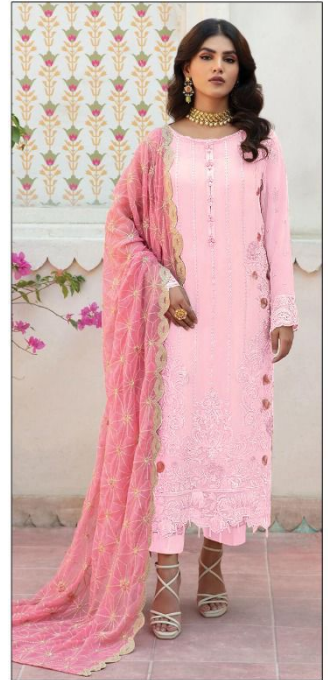

*Serina*TM
Pakistani Suit
A BRAND BY  MEGA EXPORT
S - 128 A

TOP -ORGANZA HEAVY EMBROIDERED
WITH DAIMOND & PEARLS
BOTTOM+INNER -HEAVY SANTOON
DUPATTA - ORGANZA HEAVY EMBROIDERED

S - 128 A

S - 128 B

S - 128 C

S - 128 D

*Serina*TM
Pakistani Suit
A BRAND BY  MEGHA EXPORT
S - 128 A

TOP -ORGANZA HEAVY EMBROIDERED
WITH DAIMOND & PEARLS
BOTTOM+INNER -HEAVY SANTOON
DUPATTA - ORGANZA HEAVY EMBROIDERED

Serina
MADE IN INDIA

*Serina*TM
Pakistani Suit
A BRAND BY  MEGA EXPORT
S - 128 D

TOP -ORGANZA HEAVY EMBROIDERED
WITH DAIMOND & PEARLS
BOTTOM+INNER -HEAVY SANTOON
DUPATTA - ORGANZA HEAVY EMBROIDERED

Serene
S - 128 D

TOP-ORGANZA HEAVY
WITH DAME
BOTTOM-INNER-HEAVY
WITH DAME