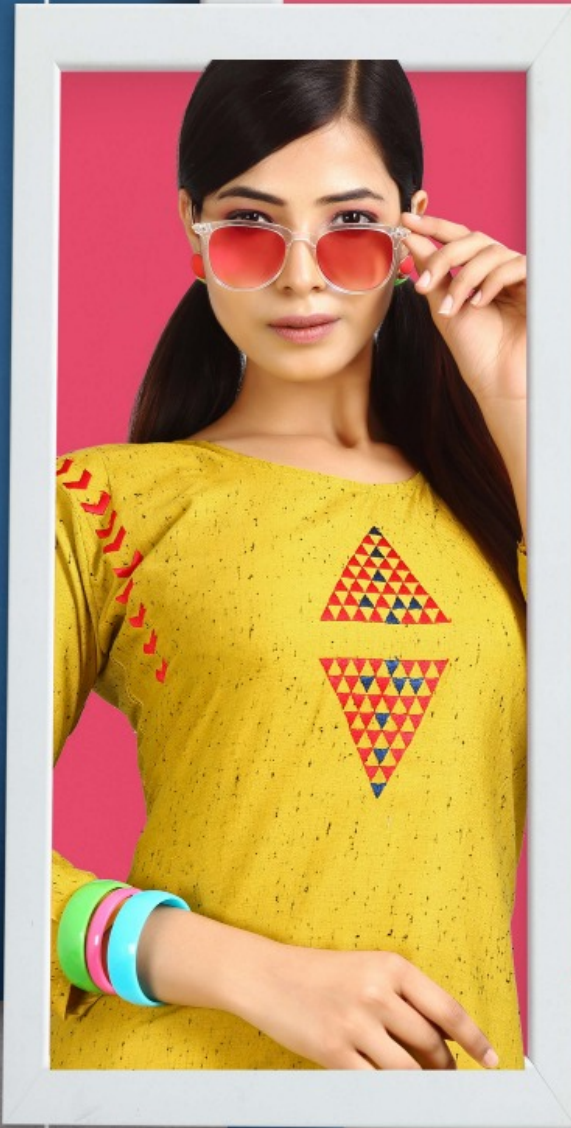

MINTY

run *of* **FSR**TM
DESIGNER WEAR KURTIS

MINTY

A beautiful blend of
**refreshingly
colours**
from nature...
A decorative design
without being too glitzy

rung™
DESIGNER WEAR KURTIS

MINTY

designer wear

to raise your style quotient
Select for yourself some pretty
& appealing dresses

rungs™
DESIGNER WEAR KURTIS

MINTY

08

ly

MINTY

run *for*
DESIGNER WEAR KURTIS

A beautiful blend of
**refreshingly
colours**

from nature...
A decorative design
without being too glitzy