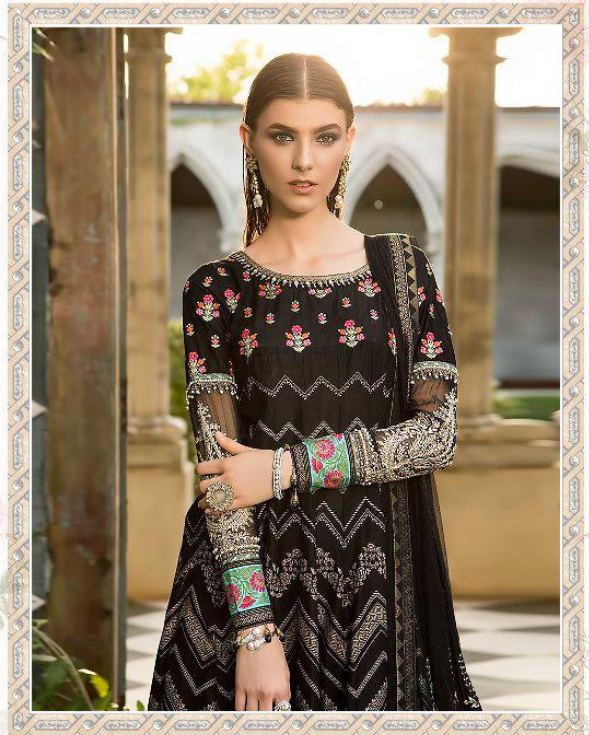

MARIYA.B.
Lawn Collection
Vol-2

1636