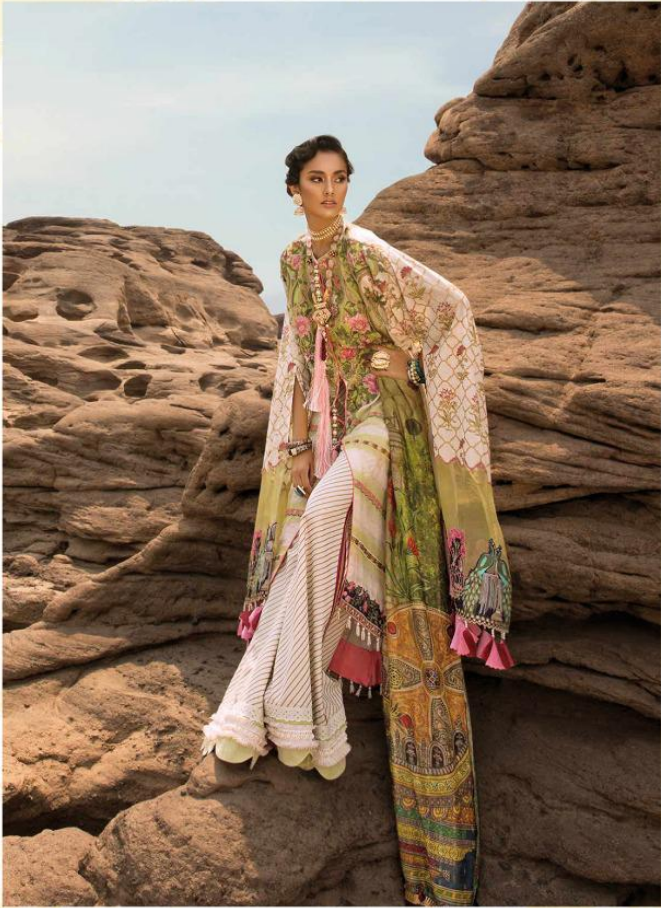

DS

Crimson lawn 19

900-504

DS

Crimson lawn 19

DS

900-505

DS

900-503

900-506

DS
DEEPSY
SUITS

DS

900-501

DEEPSY
suits

presents our new catlounge

Crimson lawn 19

D.NO.	TOP	BOTTOM	DUPATTA
900-501	Pure cotton print with self mirror embroidery	Semi Loan	Kota checks box dupatta with gold foil
900-502	Pure cotton print with self mirror embroidery	Semi Loan	Kota checks box dupatta with gold foil
900-503	Pure cotton print self embroidery & patch	Semi Loan print	Soft net box dupatta with gold foil
900-504	Pure cotton print self embroidery & patch	Semi Loan print	Soft net box dupatta with gold foil
900-505	Pure cotton with heavy embroidery patches	Semi Loan print	Chiffon print
900-506	Pure cotton print with heavy embroidery	Semi Loan print	Chiffon print