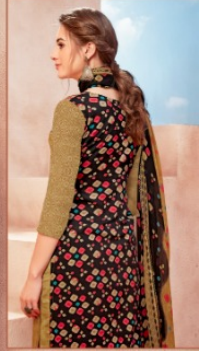

Amber

Exclusive designer collection..

AW

Awsome to be a woman

391- 010

Amber

LOOK THAT MATTER

express your great sense of style in the most unique attire that is delicately embellished and accurately crafted expressed for you

Amber

PB

The picture beauty

the customary look that will
look that will elp your
magnificence
and create an ever-growing
impression!

391- 008

Amber

391-009

Amber

Exclusive designer collection..

RF

The royal fetish

detailed traditional motifs grace our elegant pieces. It's ethnicity at it's best...

391- 004

A
Amber

FM

Fashion forward