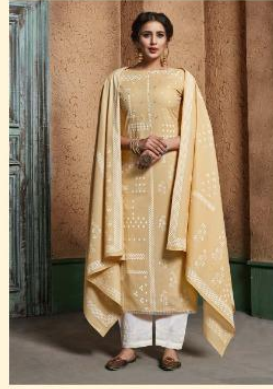

# AARZU

VOL-03

Dress of yellow bring opulence back to your season dressing. give a glamorous touch to your personality with a blend of charming hues.

142 - 001

142 - 002

142 - 003

142 - 004

142 - 005

142 - 006

142 - 007

142 - 008

D.NO 142 - 007

Dress of yellow bring elegance back to your season dressing give a glamorous touch to your personality with a blend of charming hues.

D.NO 142 - 002

Dress of yellow bring elegance back to your season dressing give a glamorous touch to your personality with a blend of charming hues.