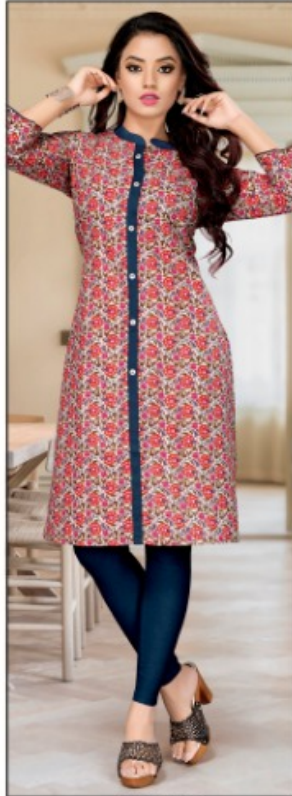

alishka
FASHION

KELLY

STYLE
LOOK

1001

NEW
LOOK

1002

CATLOGE NAME: **KELLY**
PIECES : 8

	FABRICS DETAILS
FABRIC	COTTON
SIZE	M-38",L-40",XL-42",XXL-44
DESIGNS	1001-1008

SUTRA
LOOK

1004

1006

FASHION

1007

NEW
LOOK

1005

1008

KELLY

1001

1002

1003

1004

1005

1006

1007