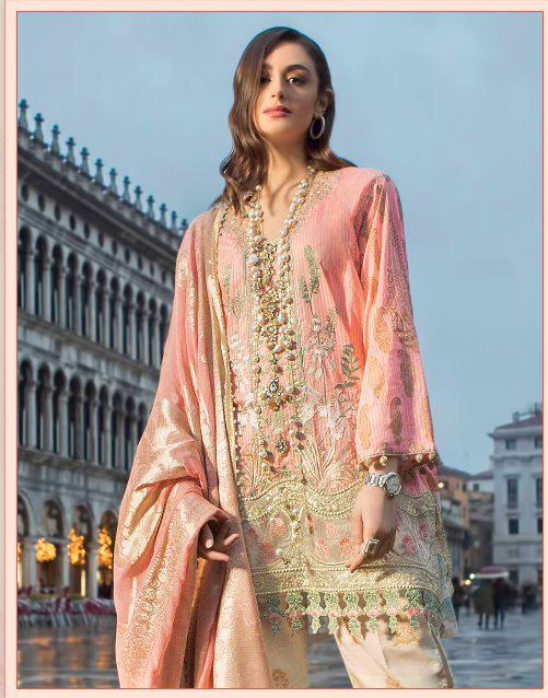

5104

SANA SAFINAZ
Premium lawn collection