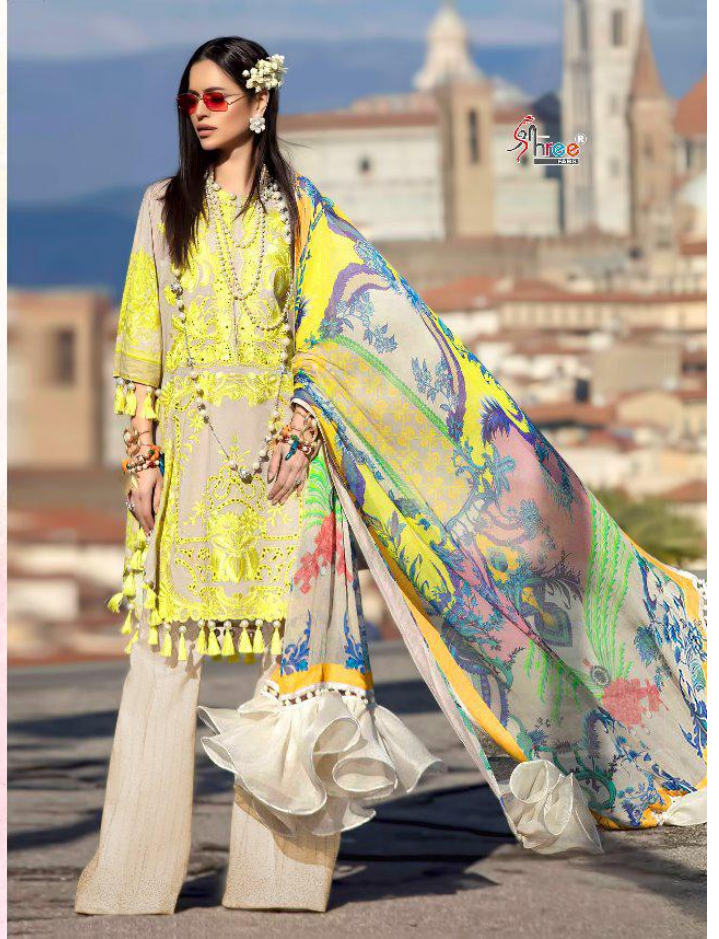

5103

SANA SAFINAZ
Premium lawn collection