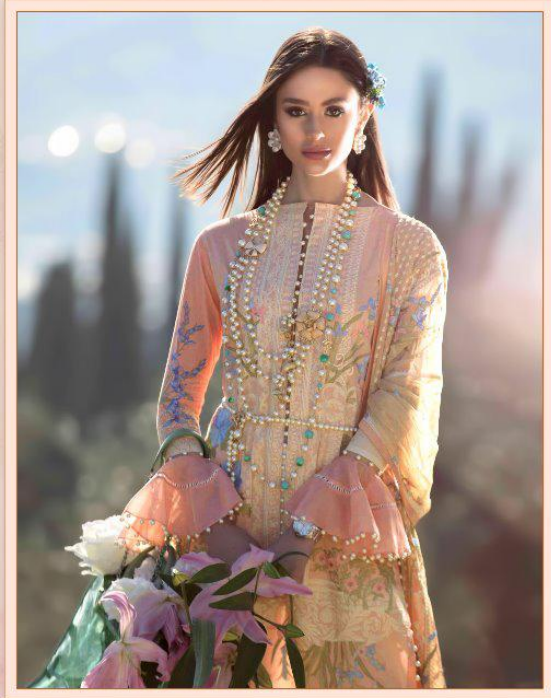

5101

SANA SAFINAZ
Premium lawn collection