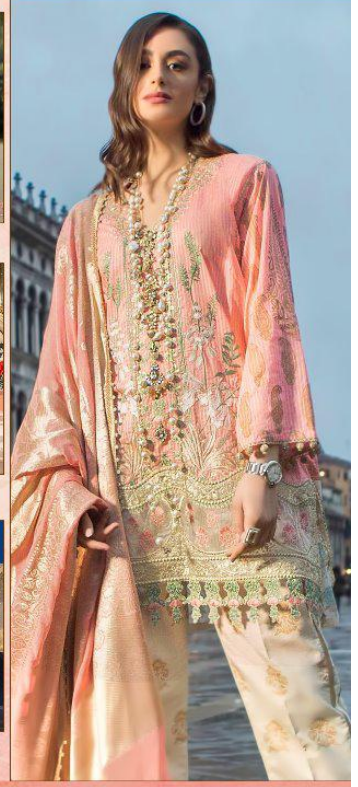

SANA SAFINAZ
Premium lawn collection

Hellow to everyone

SANA SAFINAZ

Premium lawn collection

D.NO.	TOP	BOTTOM	DUPATTA
5101	FRONT COTTON WITH SELF EMBROIDERY BACK AND SLEEVES COTTON PRINT	SEMI LAWN	NET WITH HEAVY EMBROIDERY
5102	FRONT COTTON WITH SELF EMBROIDERY BACK AND SLEEVES COTTON PRINT	SEMI LAWN (PRINTED)	CHIFFON PRINTED
5103	FRONT COTTON WITH SELF EMBROIDERY BACK AND SLEEVES COTTON PRINT	SEMI LAWN (PRINTED)	CHIFFON PRINTED
5104	FRONT COTTON PRINT WITH SELF EMBROIDERY	SEMI LAWN (PRINTED)	CHIFFON GOLD FOIL PRINT
5105	FRONT COTTON WITH SELF EMBROIDERY BACK AND SLEEVES COTTON PRINT	SEMI LAWN (PRINTED)	CHIFFON PRINTED
5106	FRONT COTTON WITH SELF EMBROIDERY BACK AND SLEEVES COTTON PRINT	SEMI LAWN	NET WITH HEAVY EMBROIDERY
5107	FRONT COTTON WITH SELF EMBROIDERY BACK AND SLEEVES COTTON PRINT	SEMI LAWN (PRINTED)	CHIFFON PRINTED
5108	FRONT COTTON PRINT WITH SELF EMBROIDERY	SEMI LAWN (PRINTED)	CHIFFON GOLD FOIL PRINT

5103

5104

5107

5105

5108

SANA SAFINAZ
Premium lawn collection

5107

SANA SAFINAZ
Premium lawn collection