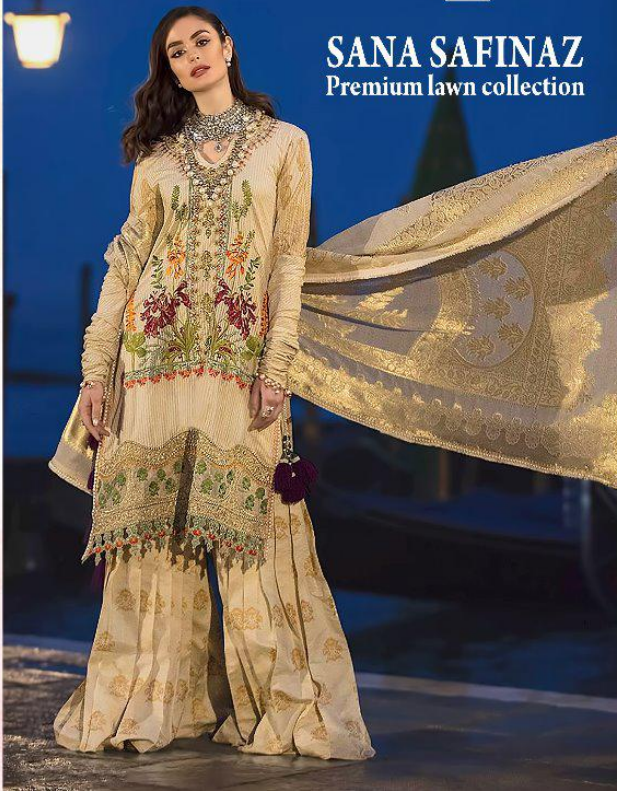

SANA SAFINAZ
Premium lawn collection