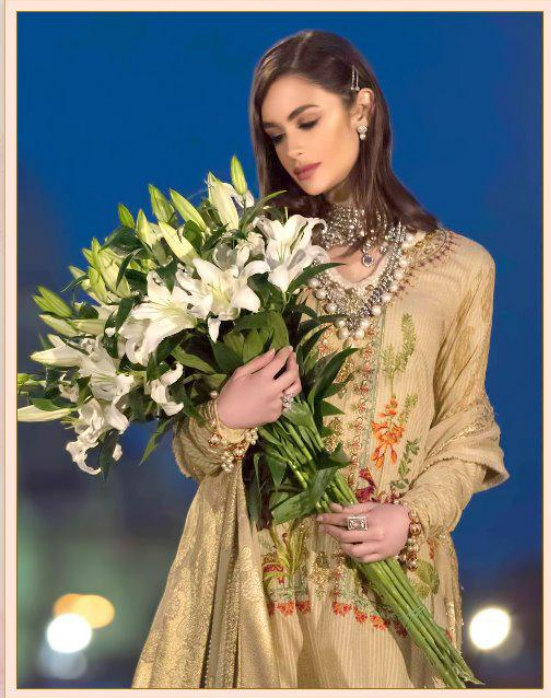

SANA SAFINAZ

Premium lawn collection

5108

SANA SAFINAZ
Premium lawn collection

Sheesha
LAWNS

5106

SANA SAFINAZ
Premium lawn collection

5102

SANA SAFINAZ
Premium lawn collection

Hellow to everyone

SANA SAFINAZ

Premium lawn collection

D.NO.	TOP	BOTTOM	DUPATTA
5101	FRONT COTTON WITH SELF EMBROIDERY BACK AND SLEEVES COTTON PRINT	SEMI LAWN	NET WITH HEAVY EMBROIDERY
5102	FRONT COTTON WITH SELF EMBROIDERY BACK AND SLEEVES COTTON PRINT	SEMI LAWN (PRINTED)	CHIFFON PRINTED
5103	FRONT COTTON WITH SELF EMBROIDERY BACK AND SLEEVES COTTON PRINT	SEMI LAWN (PRINTED)	CHIFFON PRINTED
5104	FRONT COTTON PRINT WITH SELF EMBROIDERY	SEMI LAWN (PRINTED)	CHIFFON GOLD FOIL PRINT
5105	FRONT COTTON WITH SELF EMBROIDERY BACK AND SLEEVES COTTON PRINT	SEMI LAWN (PRINTED)	CHIFFON PRINTED
5106	FRONT COTTON WITH SELF EMBROIDERY BACK AND SLEEVES COTTON PRINT	SEMI LAWN	NET WITH HEAVY EMBROIDERY
5107	FRONT COTTON WITH SELF EMBROIDERY BACK AND SLEEVES COTTON PRINT	SEMI LAWN (PRINTED)	CHIFFON PRINTED
5108	FRONT COTTON PRINT WITH SELF EMBROIDERY	SEMI LAWN (PRINTED)	CHIFFON GOLD FOIL PRINT