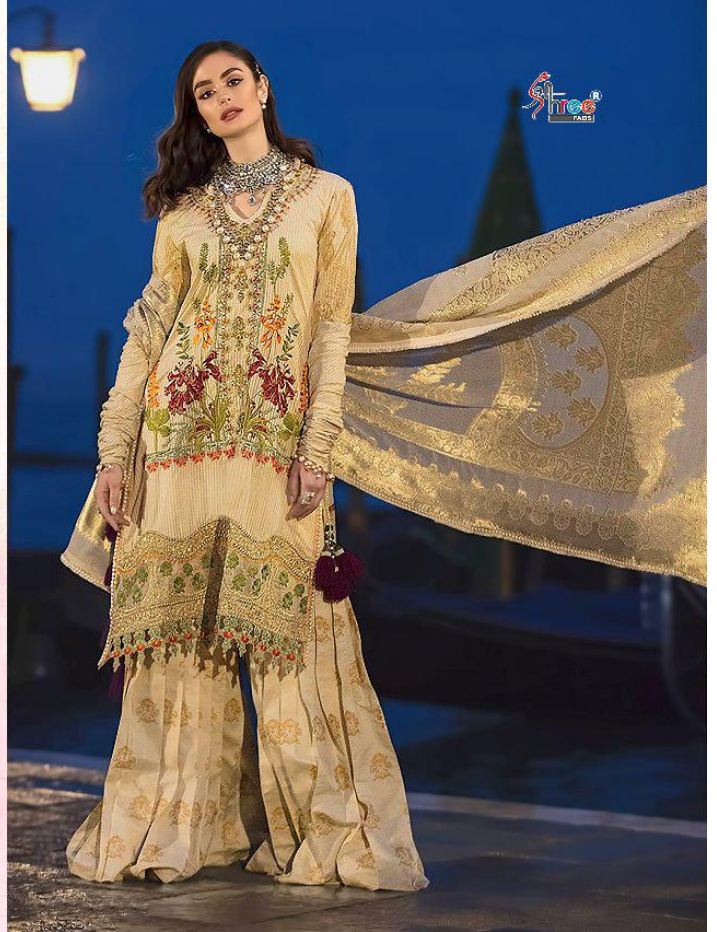

5108

SANA SAFINAZ
Premium lawn collection