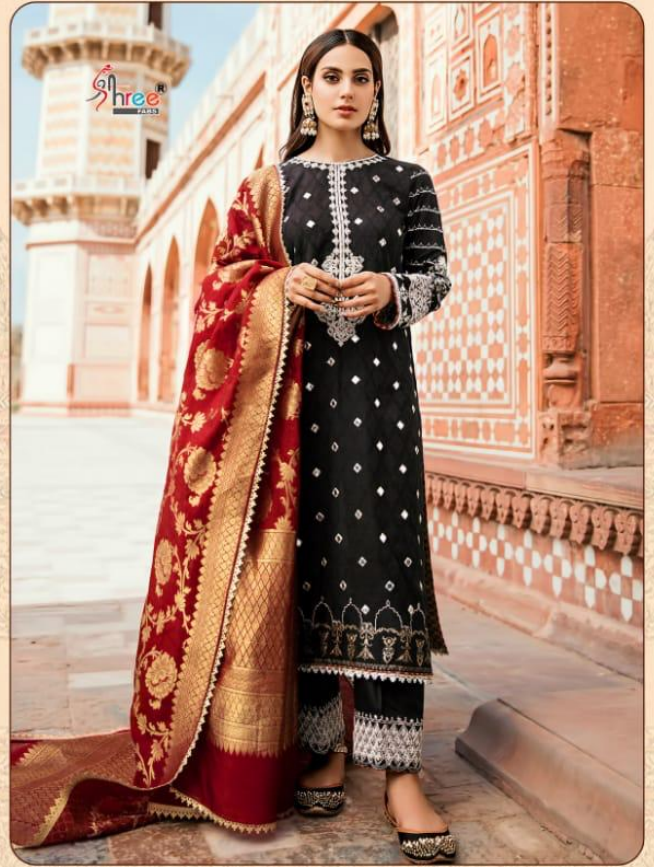

Qalamkar
Lawn Collection

8024