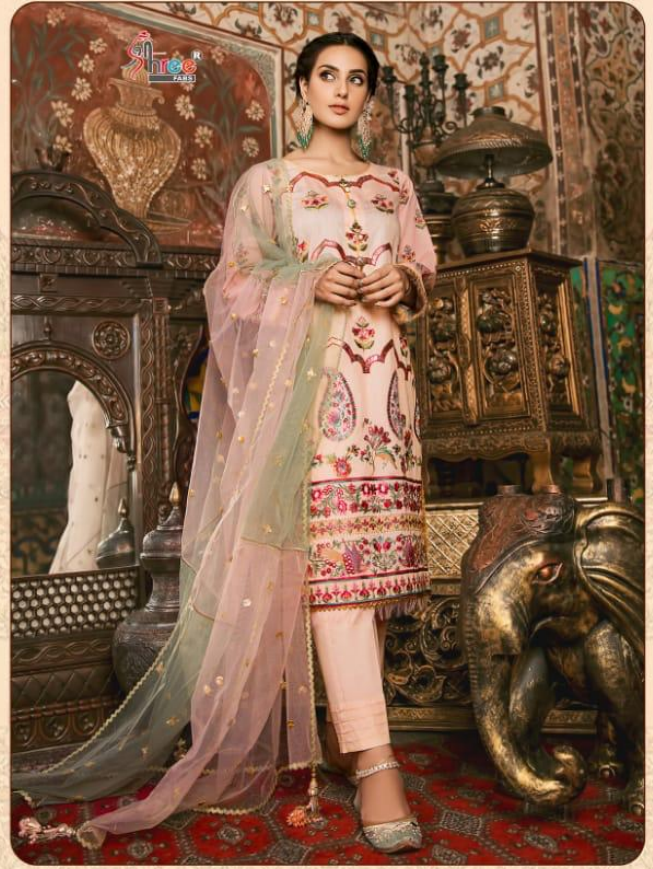

8021

8022

8026

8023

8024

Shree
Qalamkar
Lawn Collection

8025

8027

Qalamkar
Lawn Collection

8023

present new looking and stylish printed designs

Qalamkar Lawn Collection

D.NO.	TOP	BOTTOM	DUPATTA	RATE
8021	Camric Cotton Self Embroidery Sleeve Back Print Heavy Embroidery with Patch	Sami Lawn	Banarashi Jecord	1090.00
8022	Camric Cotton Print With Self Embroidery Heavy Embroidery With Patch	Sami Lawn	Net Embroidered With Digital Less	1033.00
8023	Camric Cotton Self Embroidery Sleeve Back Print	Sami Lawn	Net Embroidered Four Side Less	950.00
8024	Camric Cotton Mirror Self Edditional Work, Back Print Heavy Embroidery with Patch	Sami Lawn (Work)	Banarashi Jecord	1015.00
8025	Camric Cotton Self Embroidery Sleeve Back Print Heavy Embroidery With Patch	Sami Lawn (Work)	Nazmeen (Heavy Work)	1070.00
8026	Camric Cotton Sifly Work Sleeve Back Print	Sami Lawn (Work)	Nazmeen Work (Pallu Jecord Border)	910.00
8027	Camric Cotton Laser Work Sleeve Back Print Heavy Embroidery with Patch	Sami Lawn	Kota Chex Sifly Work	925.00