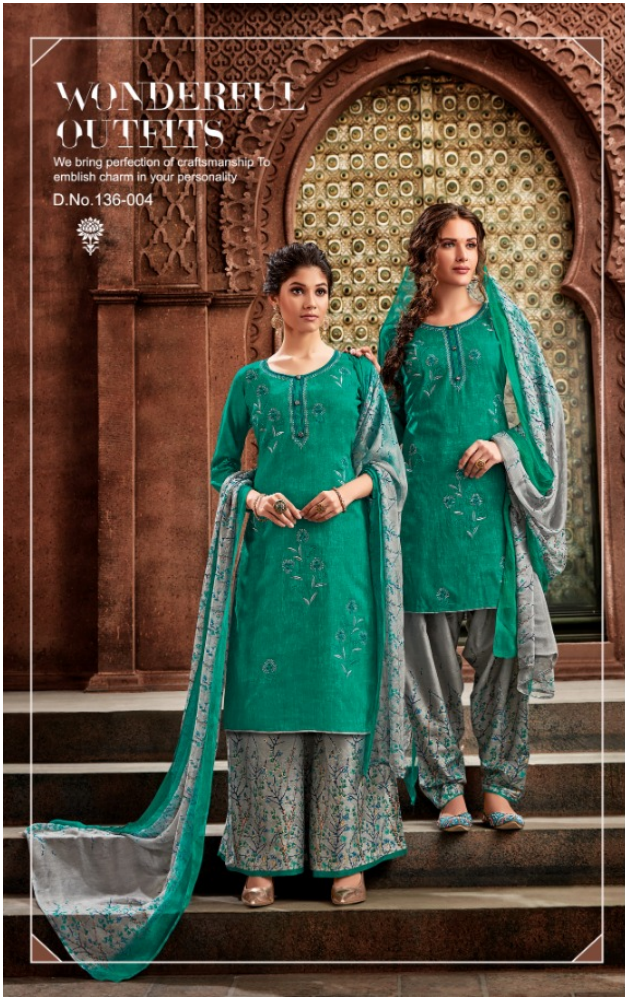

WONDERFUL OUTFITS

We bring perfection of craftsmanship to
emblem charm in your personality

D.No.136-004