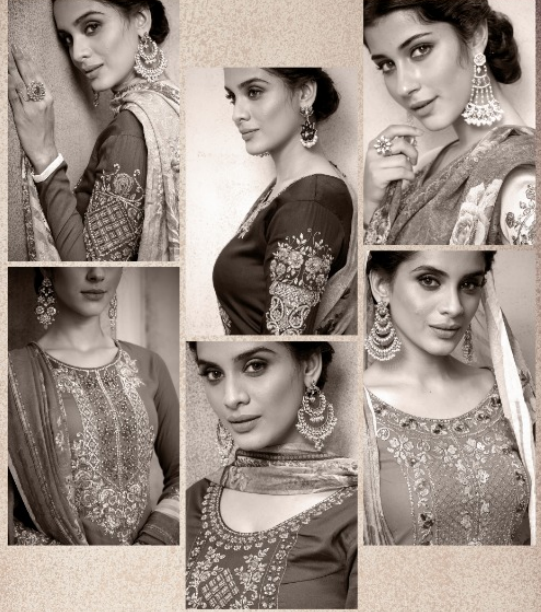

FIRDAUS

SWAROVSKI COLLECTION

*Creating and the world is your runway
Every day is a fashion show heritage...*

Code # 362-006

Code # 362-001

Code # 362-002

Code # 362-005

Code # 362-006

Code # 362-003

Code # 362-004

Code # 362-007

Code # 362-008

*Creating and the world is your runway
Every day is a fashion show heritage...*

Code # 362-004

The most beautiful thing you can wear is confidence beauty...

Code # 362-008

SULTRY BLOOMS

Envelope yourself in the mystic shades of the season and escape into your fashion fantasies. Contrasting shades serve to enhance the beauty...

*Verve the reality of tangible beauty
The imagination of many mind beauty*