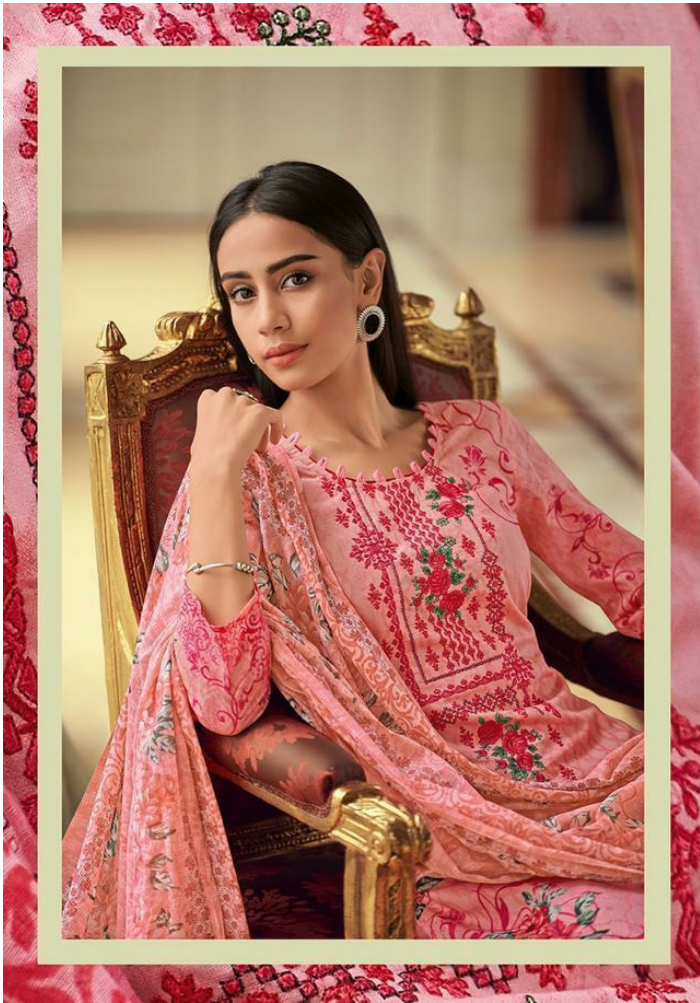

ریاض آرٹس

RIAZ ARTS®
The Luxury Lane

محجبین
MAHEZABIN || महज़बीन ||

100% PURE LAWN PRINT WITH HEAVY EMBROIDERY

MAHEZABIN | 1004

MAHEZABIN | 1010

MAHEZABIN | 1007

MAHEZABIN | 1009

100% PURE LAWN PRINT WITH HEAVY EMBROIDERY

FROM RIAZ ARTS

DESIGN NO.	CATALOG NAME	DESCRIPTION	PRICE
1001	MAHEZABIN	TOP : PURE LAWN PRINT WITH EMBROIDERY BOTTOM : PURE COTTON DUPATTA : PURE COTTON LAWN PRINT	611/-
1002	MAHEZABIN	TOP : PURE LAWN PRINT WITH EMBROIDERY BOTTOM : PURE COTTON DUPATTA : PURE COTTON LAWN PRINT	611/-
1003	MAHEZABIN	TOP : PURE LAWN PRINT WITH EMBROIDERY BOTTOM : PURE COTTON DUPATTA : PURE COTTON LAWN PRINT	611/-
1004	MAHEZABIN	TOP : PURE LAWN PRINT WITH EMBROIDERY BOTTOM : PURE COTTON DUPATTA : PURE COTTON LAWN PRINT	611/-
1005	MAHEZABIN	TOP : PURE LAWN PRINT WITH EMBROIDERY BOTTOM : PURE COTTON DUPATTA : PURE COTTON LAWN PRINT	611/-
1006	MAHEZABIN	TOP : PURE LAWN PRINT WITH EMBROIDERY BOTTOM : PURE COTTON DUPATTA : PURE COTTON LAWN PRINT	611/-
1007	MAHEZABIN	TOP : PURE LAWN PRINT WITH EMBROIDERY BOTTOM : PURE COTTON DUPATTA : PURE COTTON LAWN PRINT	611/-
1008	MAHEZABIN	TOP : PURE LAWN PRINT WITH EMBROIDERY BOTTOM : PURE COTTON DUPATTA : PURE COTTON LAWN PRINT	611/-
1009	MAHEZABIN	TOP : PURE LAWN PRINT WITH EMBROIDERY BOTTOM : PURE COTTON DUPATTA : PURE COTTON LAWN PRINT	611/-
1010	MAHEZABIN	TOP : PURE LAWN PRINT WITH EMBROIDERY BOTTOM : PURE COTTON DUPATTA : PURE COTTON LAWN PRINT	611/-
Total Pieces: 10		Total Amount: 6110 + GST	