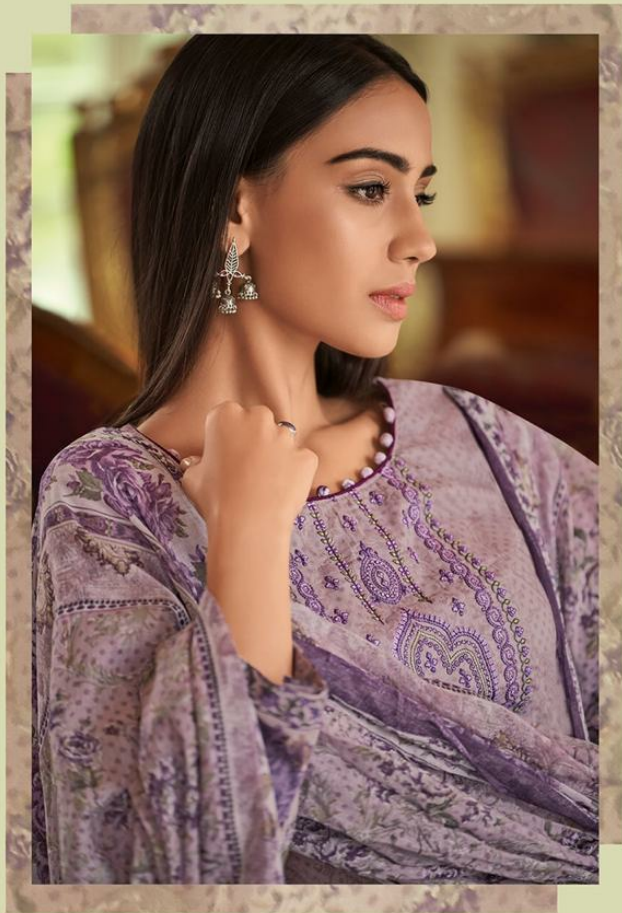

ریاض آرٹس

RIAZ ARTS®
The Luxury Lane

محجبین
MAHEZABIN || महज़बीन ||

100% PURE LAWN PRINT WITH HEAVY EMBROIDERY

MAHEZABIN | 1004

MAHEZABIN | 1010

MAHEZABIN | 1007

MAHEZABIN | 1009

100% PURE LAWN PRINT WITH HEAVY EMBROIDERY

FROM RIAZ ARTS

DESIGN NO.	CATALOG NAME	DESCRIPTION	PRICE
1001	MAHEZABIN	TOP : PURE LAWN PRINT WITH EMBROIDERY BOTTOM : PURE COTTON DUPATTA : PURE COTTON LAWN PRINT	611/-
1002	MAHEZABIN	TOP : PURE LAWN PRINT WITH EMBROIDERY BOTTOM : PURE COTTON DUPATTA : PURE COTTON LAWN PRINT	611/-
1003	MAHEZABIN	TOP : PURE LAWN PRINT WITH EMBROIDERY BOTTOM : PURE COTTON DUPATTA : PURE COTTON LAWN PRINT	611/-
1004	MAHEZABIN	TOP : PURE LAWN PRINT WITH EMBROIDERY BOTTOM : PURE COTTON DUPATTA : PURE COTTON LAWN PRINT	611/-
1005	MAHEZABIN	TOP : PURE LAWN PRINT WITH EMBROIDERY BOTTOM : PURE COTTON DUPATTA : PURE COTTON LAWN PRINT	611/-
1006	MAHEZABIN	TOP : PURE LAWN PRINT WITH EMBROIDERY BOTTOM : PURE COTTON DUPATTA : PURE COTTON LAWN PRINT	611/-
1007	MAHEZABIN	TOP : PURE LAWN PRINT WITH EMBROIDERY BOTTOM : PURE COTTON DUPATTA : PURE COTTON LAWN PRINT	611/-
1008	MAHEZABIN	TOP : PURE LAWN PRINT WITH EMBROIDERY BOTTOM : PURE COTTON DUPATTA : PURE COTTON LAWN PRINT	611/-
1009	MAHEZABIN	TOP : PURE LAWN PRINT WITH EMBROIDERY BOTTOM : PURE COTTON DUPATTA : PURE COTTON LAWN PRINT	611/-
1010	MAHEZABIN	TOP : PURE LAWN PRINT WITH EMBROIDERY BOTTOM : PURE COTTON DUPATTA : PURE COTTON LAWN PRINT	611/-
Total Pieces: 10		Total Amount: 6110 + GST	