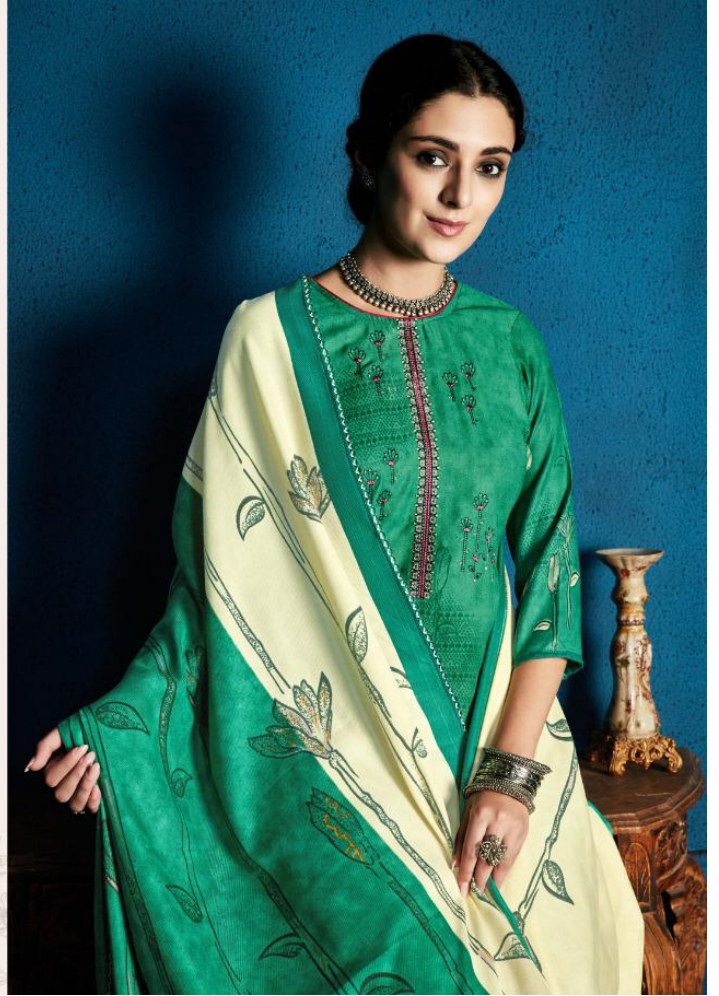

ROZALIA

D.NO.321-005