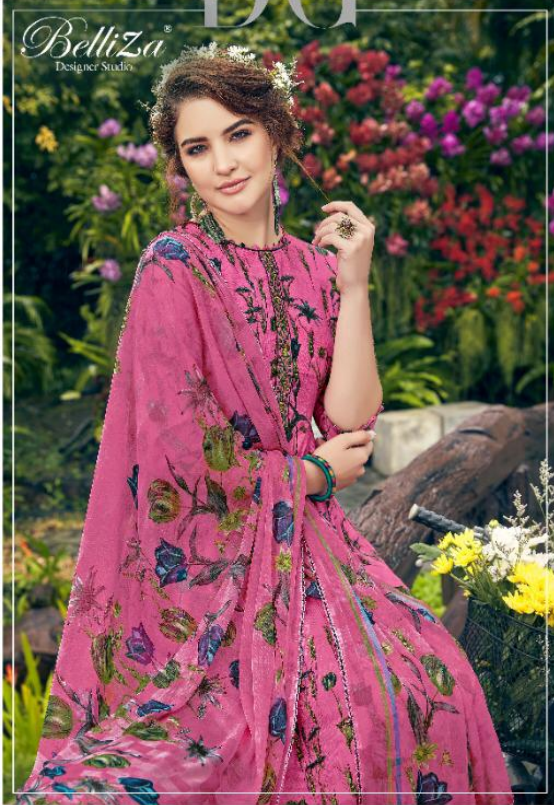

Dark Glamour