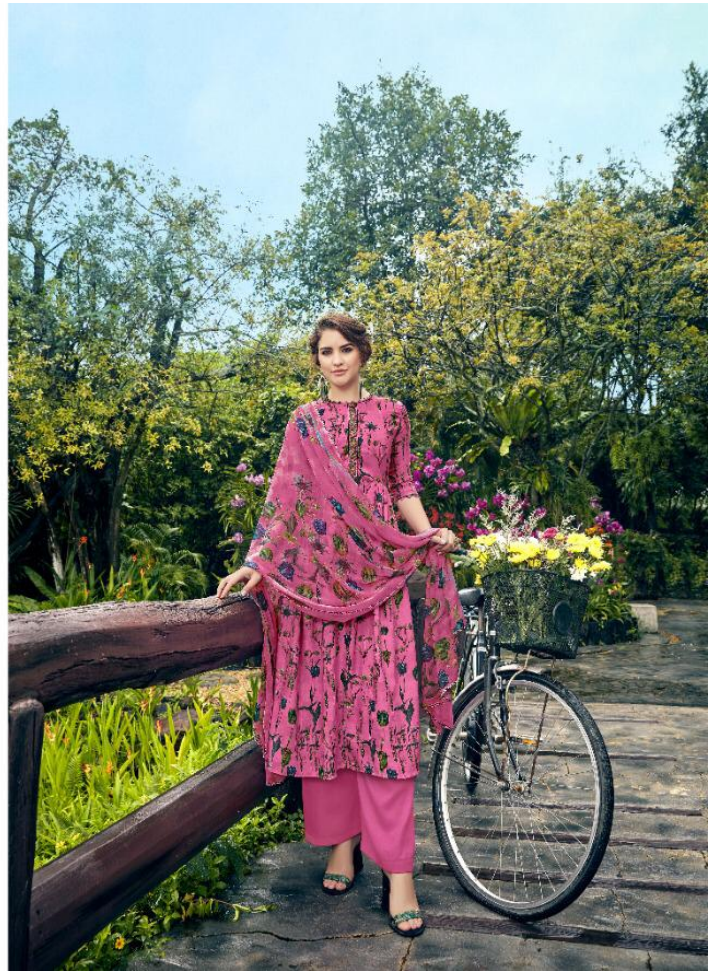

Dark Glamour