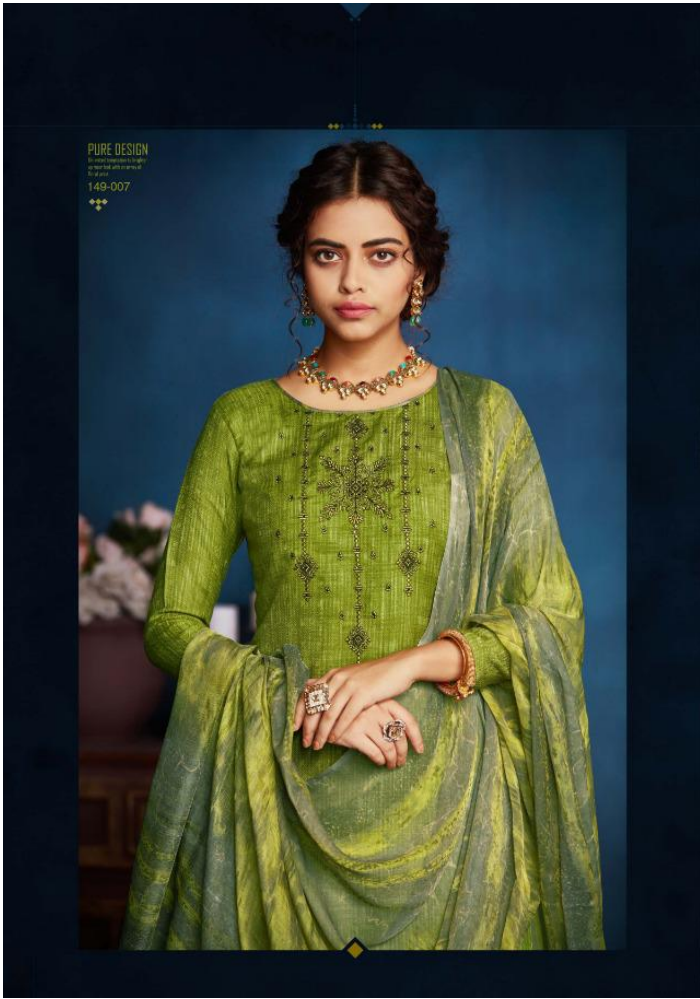

# KARNIKA

WINNING COMBINATION

PURE DESIGN  
149-006