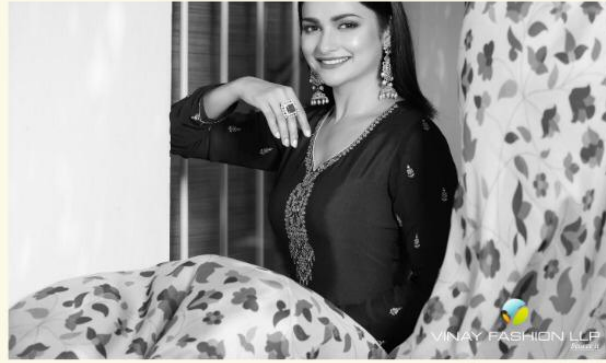

10417

10418

10419

VINAY FASHION LLP

VAPEENCA@GMAIL.COM EDIT: Divyanshu