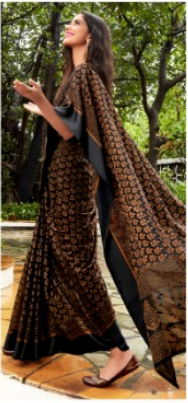

A woman with long, dark, wavy hair is sitting outdoors, smiling warmly at the camera. She is wearing a vibrant pink saree with a bold, geometric pattern in shades of orange and pink. She is holding a magazine or book in her lap. The background shows a potted plant and a stone wall. The overall mood is elegant and sophisticated.

LT FABRICS®

ELEGANCE

VOL - 2

2273

2275

2272

A woman with long, dark, wavy hair is sitting outdoors, smiling warmly at the camera. She is wearing a vibrant pink saree with a bold, geometric pattern in shades of orange and pink. She is holding a magazine or book in her lap. The background shows a potted plant and a stone wall. The overall mood is elegant and sophisticated.

LT FABRICS®

ELEGANCE

VOL - 2

2270

2271

2272

2273

2274