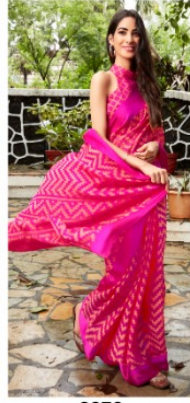

A woman with long, dark, wavy hair is sitting outdoors, smiling warmly at the camera. She is wearing a vibrant pink saree with a bold, geometric pattern in shades of orange and pink. She is holding a magazine or book in her lap. The background shows a potted plant and a stone wall. The overall mood is elegant and sophisticated.

LT FABRICS®

ELEGANCE

VOL - 2

2273

2275

2272

A woman with long, dark, wavy hair is sitting outdoors, smiling warmly at the camera. She is wearing a vibrant pink saree with a bold, geometric pattern in shades of orange and pink. She is holding a magazine or book in her lap. The background shows a potted plant and a stone wall. The overall mood is elegant and sophisticated.

LT FABRICS®

ELEGANCE

VOL - 2

2270

2271

2272

2273

2274