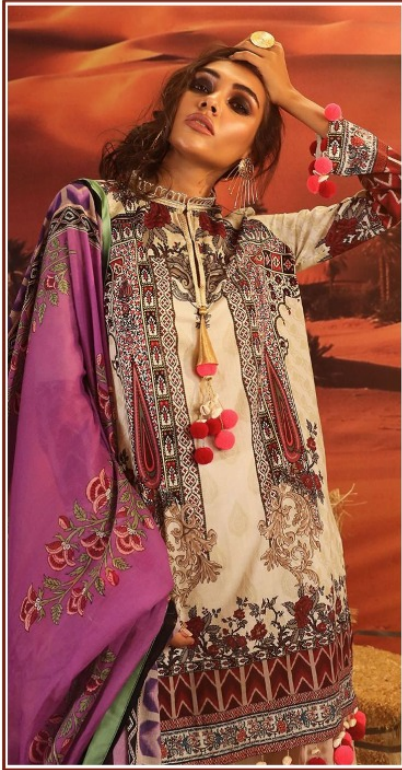

SANA SAFINAZ
Winter collection

SANA SAFINAZ

Winter collection

D.NO	TOP	BOTTOM	DUPATTA
4001	Pashmina with embroidery	Pashmina	Sholl print
4002	Pashmina with embroidery	Pashmina	Sholl print
4003	Pashmina with embroidery	Pashmina With Print	Sholl print
4004	Pashmina with embroidery	Pashmina	Sholl print
4005	Pashmina with embroidery	Pashmina With Print	Sholl print
4006	Pashmina with embroidery	Pashmina With Print	Sholl print

Code:-4006

KAARA
DESIGN

Code:-4005

Code:-4003

KAARA
LIFESTYLE

Code:-4006

Code:-4002

Code:-4001