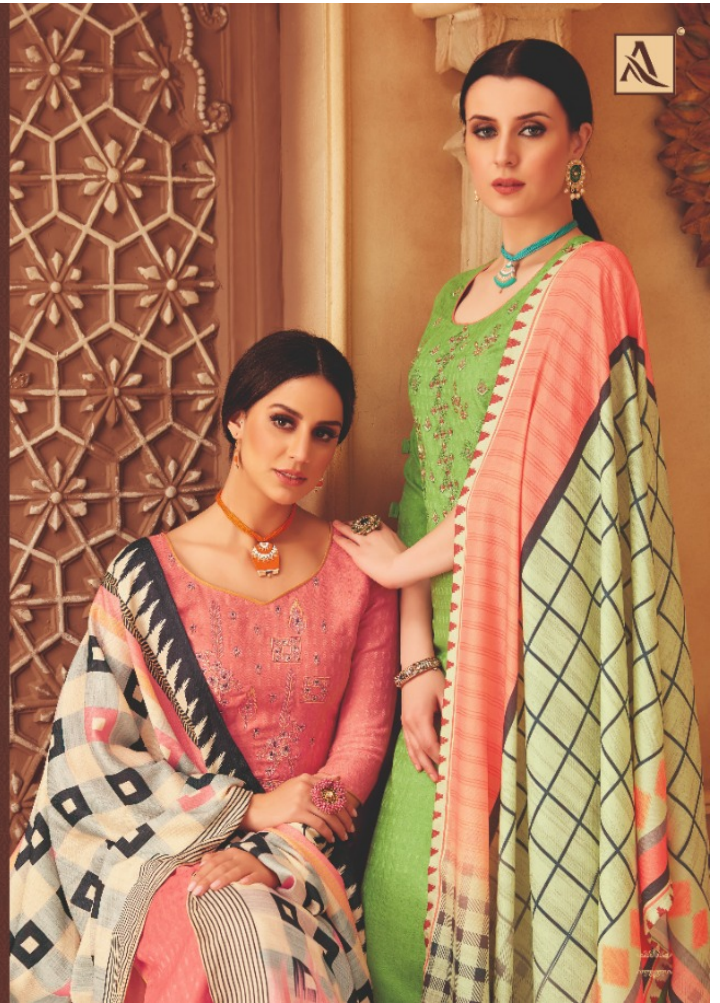

KAASHVI
PASHMINA COLLECTION

BELI

BELIEVE IN STYLE WITH COMFORT

EVE

THERE IS IN TRUE BEAUTY, AS IN COURAGE,
SOMETHING WHICH NARROW
SOULS CANNOT DARE TO ADMIRE.

Strongest Fashion Style
Statement of the season and bold prints give
fashion a quote attitude and exotic effect.

KAASHVI
PASHMINA COLLECTION

Glamour Out of the ordinary

Statement of the season and bold prints give fashion a quite attitude and exotic effect

KAASHVI

S.444-003

Motivation Determines

Fashion is inspired by youth & nostalgia & draws inspiration from the best of the past & gives for the image, not for myself, not for the public, not for fashion, not for man.