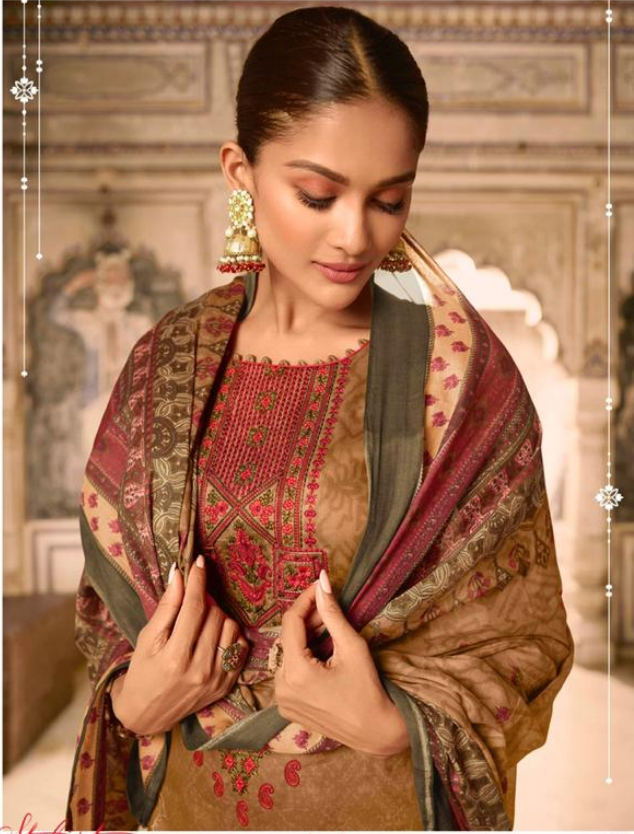

ممتاز آرٹس
MUMTAZ ARTS
Rajpura & Design

Stylist STYLE IS A WAY TO SAY WHO YOU ARE WITHOUT HAVING TO SPEAK | 2001 |