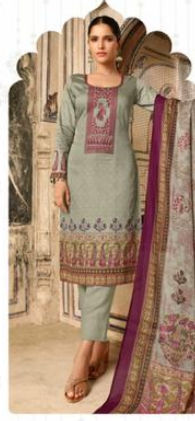

| 2004 |

ممتاز آرٹس
MUMTAZ ARTS®
Rang-e-Khuda