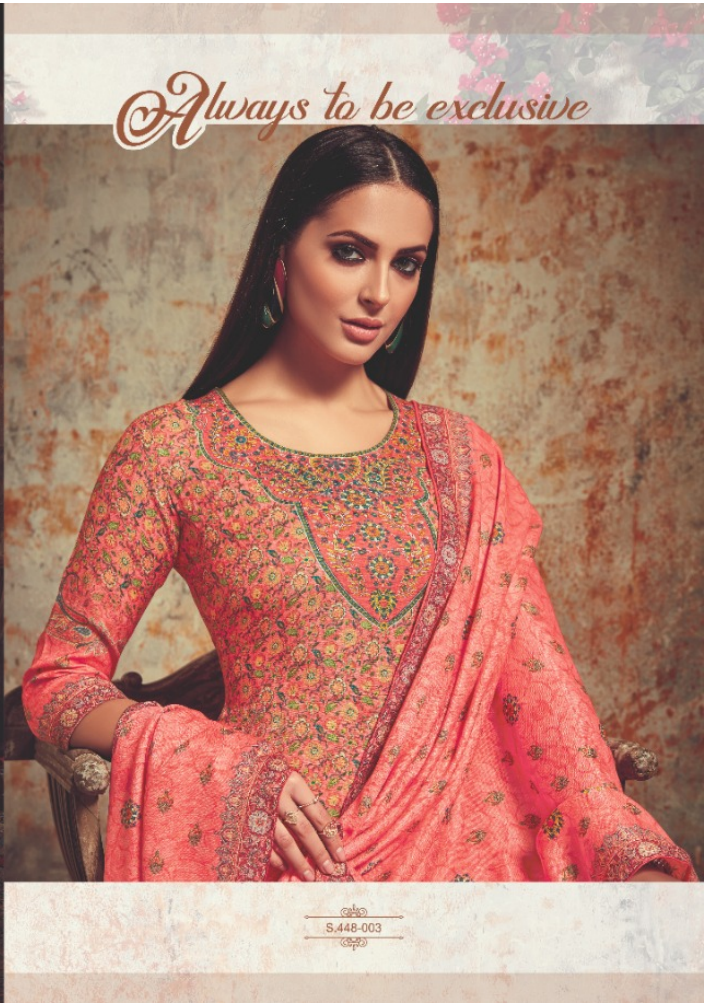

Always to be exclusive

—
S.448-003
—