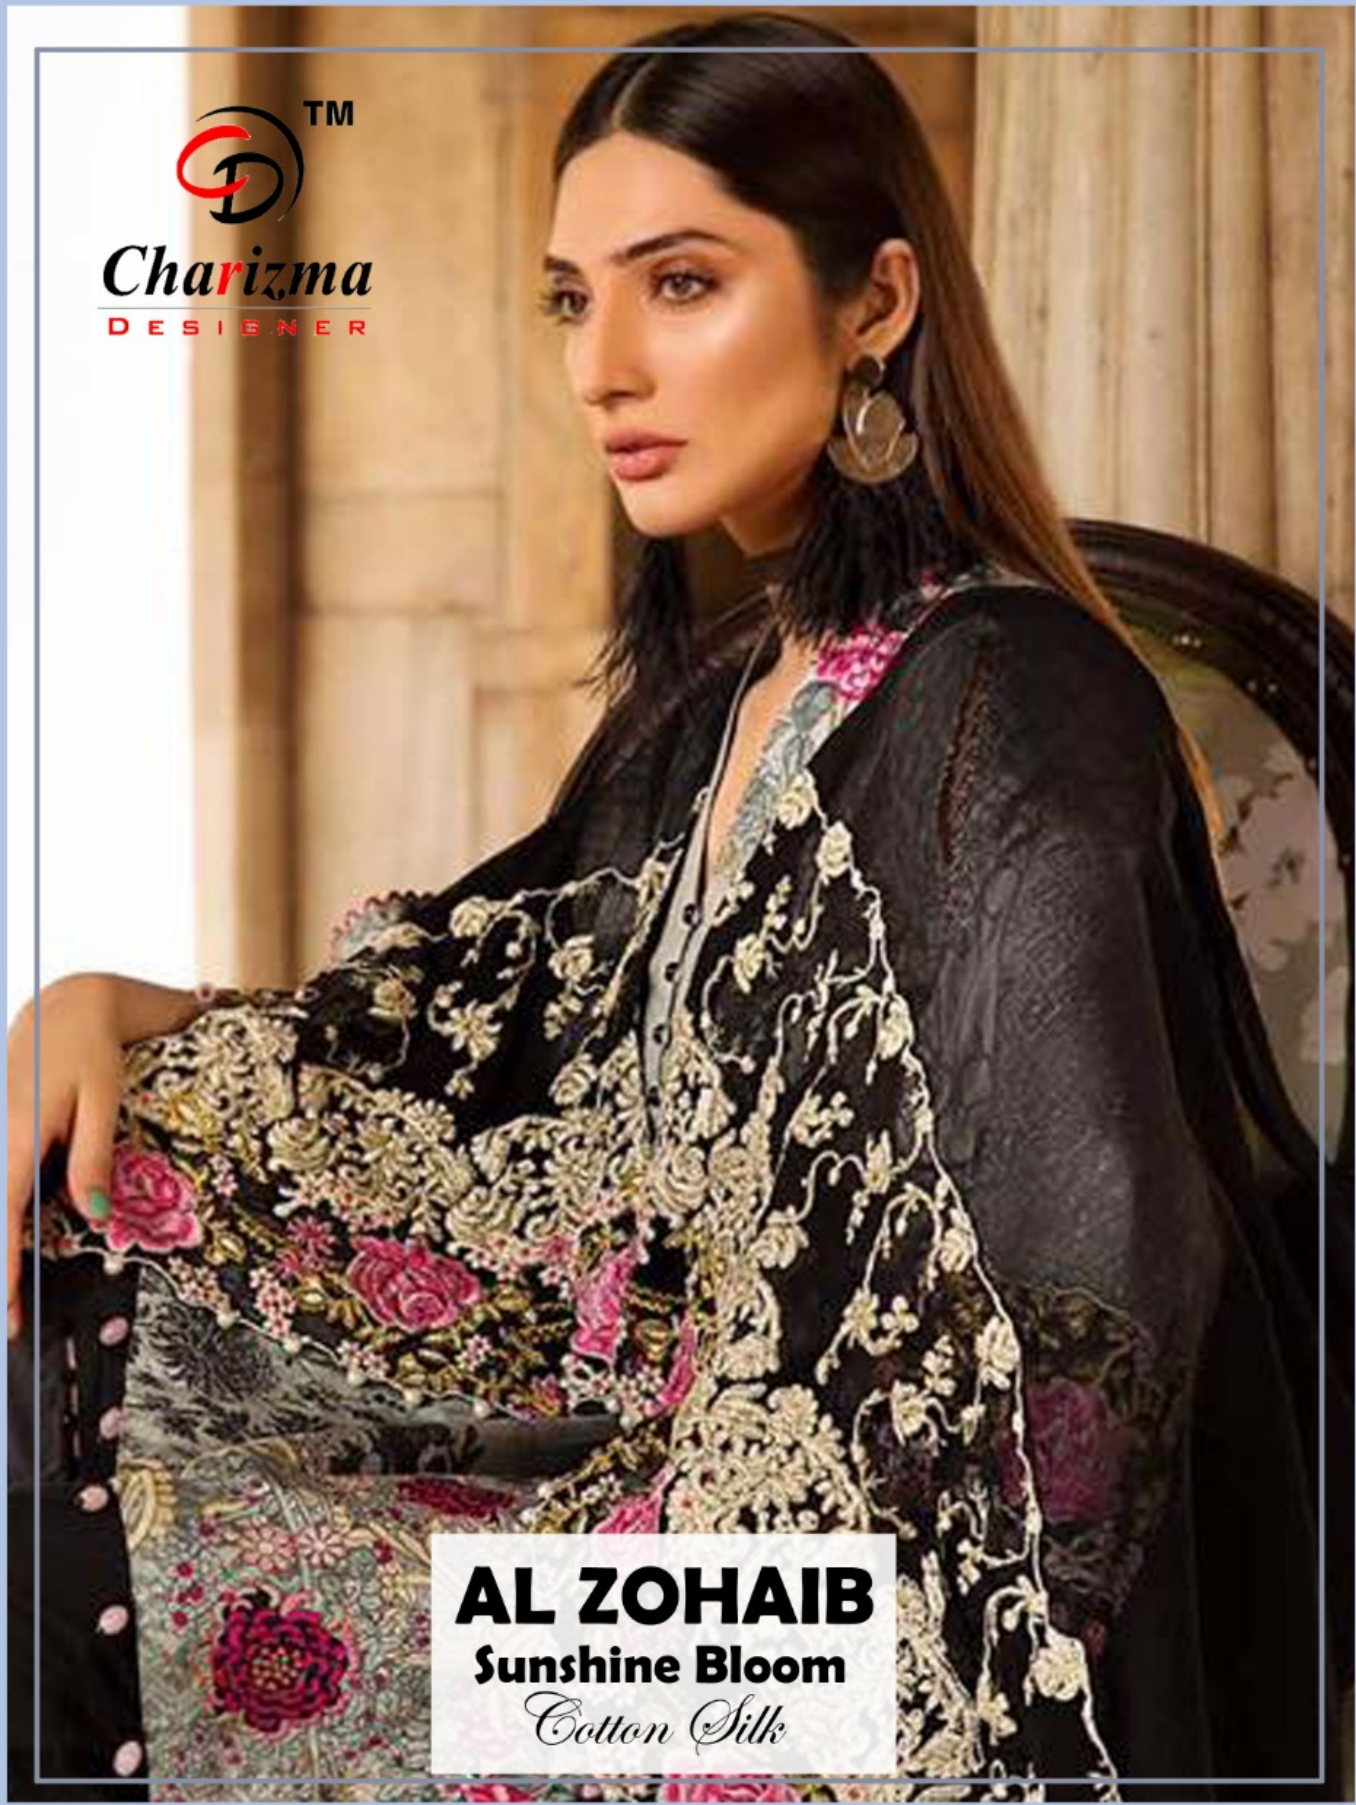

Charizma
DESIGNER

AL ZOHAIB
Sunshine Bloom
Cotton Silk

TM
Charizma
DESIGNER

AL ZOHAIB
Sunshine Bloom
Cotton Silk
D.No. 19004

TM
Charizma
DESIGNER

AL ZOHAIB
Sunshine Bloom
Cotton Silk

D.No. 19001

D.No. 19002

D.No. 19003

D.No. 19004

Charizma
DESIGNER

AL ZOHAB
Sunshine Bloom
Cotton Silk
D.No. 19002

Charizma
DESIGNER

AL ZOHAB
Sunshine Bloom
Cotton Silk
D.No. 19001

D.No.	TOP	BOTTOM	DUPATTA
19001	MUSLIN SILK COTTON DIGITAL PRINT (PATCH WORK)	P.C.COTTON	SILVER CHIFFON DIGITAL PRINT
19002	MUSLIN SILK COTTON DIGITAL PRINT (PATCH WORK)	P.C.COTTON	NAJMIN WITH HEAVY EMBROIDERY
19003	MUSLIN SILK COTTON DIGITAL PRINT (PATCH WORK)	P.C.COTTON (WITH PATCH)	SILVER CHIFFON DIGITAL PRINT
19004	MUSLIN SILK COTTON DIGITAL PRINT (PATCH WORK)	P.C.COTTON (WITH PATCH)	SILVER CHIFFON DIGITAL PRINT