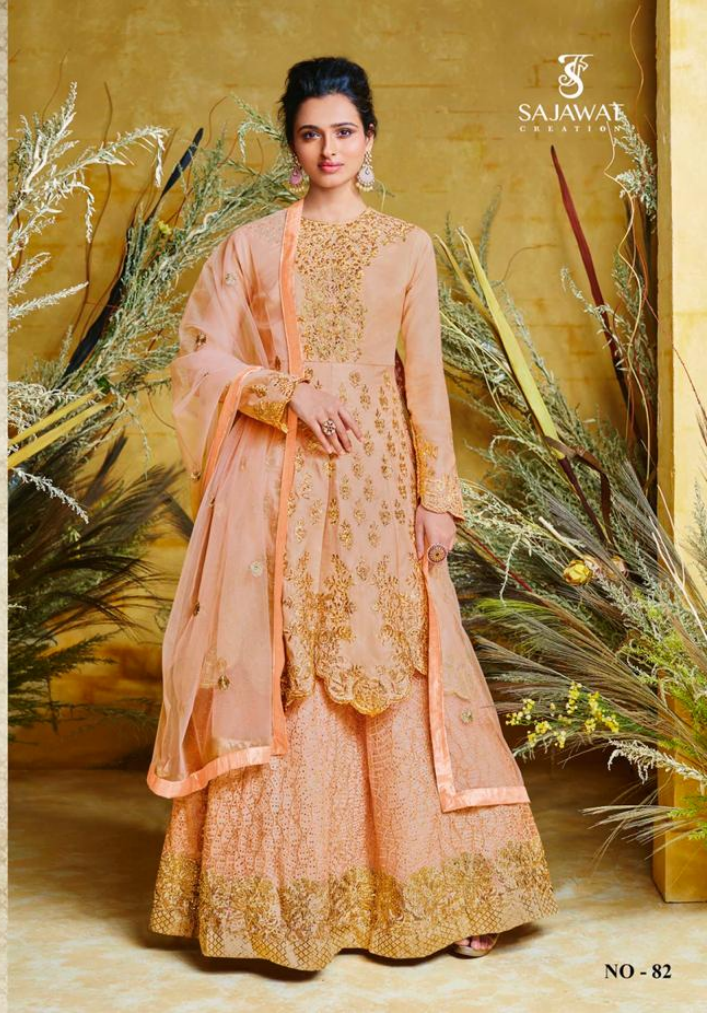

S
SAJAWAT
CREATION

DUA

SAJAWAT
CREATION

DREAM WEAVER

Luxe fabrics, bold patterns & sumptuous detailing adorn modern silhouettes.

SAJAWAT
CREATION

Creating new style & design every day.

Embrace one of the purest trends this season.

Simplicity is the ultimate form of sophistication.

NO - 82

DUA

Bursts of bold color and exciting new designs add up to create one of this season's hottest look.

SAJAWAT
CREATION

Embrace
one of
the purest
trends this
season.
NO - 86