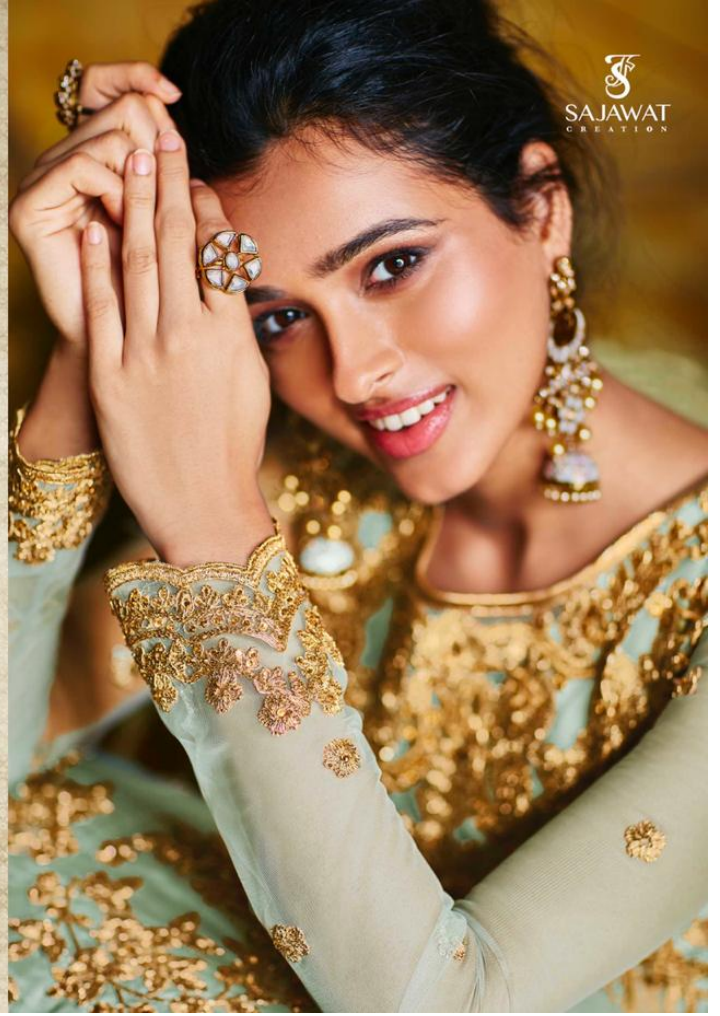

S
SAJAWAT
CREATION

DUA

SAJAWAT
CREATION

DREAM WEAVER

Luxe fabrics, bold patterns & sumptuous detailing adorn modern silhouettes.

SAJAWAT
CREATION

Creating new style & design every day.

Embrace one of the purest trends this season.

Simplicity is the ultimate form of sophistication.

NO - 82

DUA

Bursts of bold color and exciting new designs add up to create one of this season's hottest look.

SAJAWAT
CREATION

Embrace
one of
the purest
trends this
season.
NO - 86