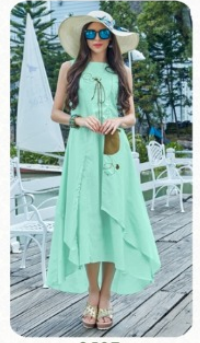

*Sin Lara* 

3401

3501  
HALF SLEEVES  
PROVIDED SEPERATELY

3502  
HALF SLEEVES  
PROVIDED SEPERATELY

3503  
HALF SLEEVES  
PROVIDED SEPERATELY

3505  
HALF SLEEVES  
PROVIDED SEPERATELY

3506

3507  
HALF SLEEVES  
PROVIDED SEPERATELY

3504  
HALF SLEEVES  
PROVIDED SEPERATELY

Gulnaaz

Size Available  
M:38 XL:42  
L:40 XXL:44

3406

3402

3401

3402

3403