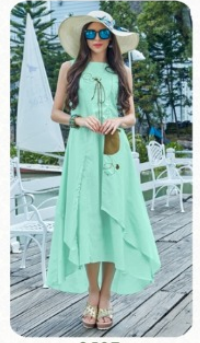

*Sin Lara* 

3401

3501  
HALF SLEEVES  
PROVIDED SEPERATELY

3502  
HALF SLEEVES  
PROVIDED SEPERATELY

3503  
HALF SLEEVES  
PROVIDED SEPERATELY

3505  
HALF SLEEVES  
PROVIDED SEPERATELY

3506

3507  
HALF SLEEVES  
PROVIDED SEPERATELY

3504  
HALF SLEEVES  
PROVIDED SEPERATELY

Gulnaaz

Size Available  
M:38 XL:42  
L:40 XXL:44

3406

3401

3402

3403

3404