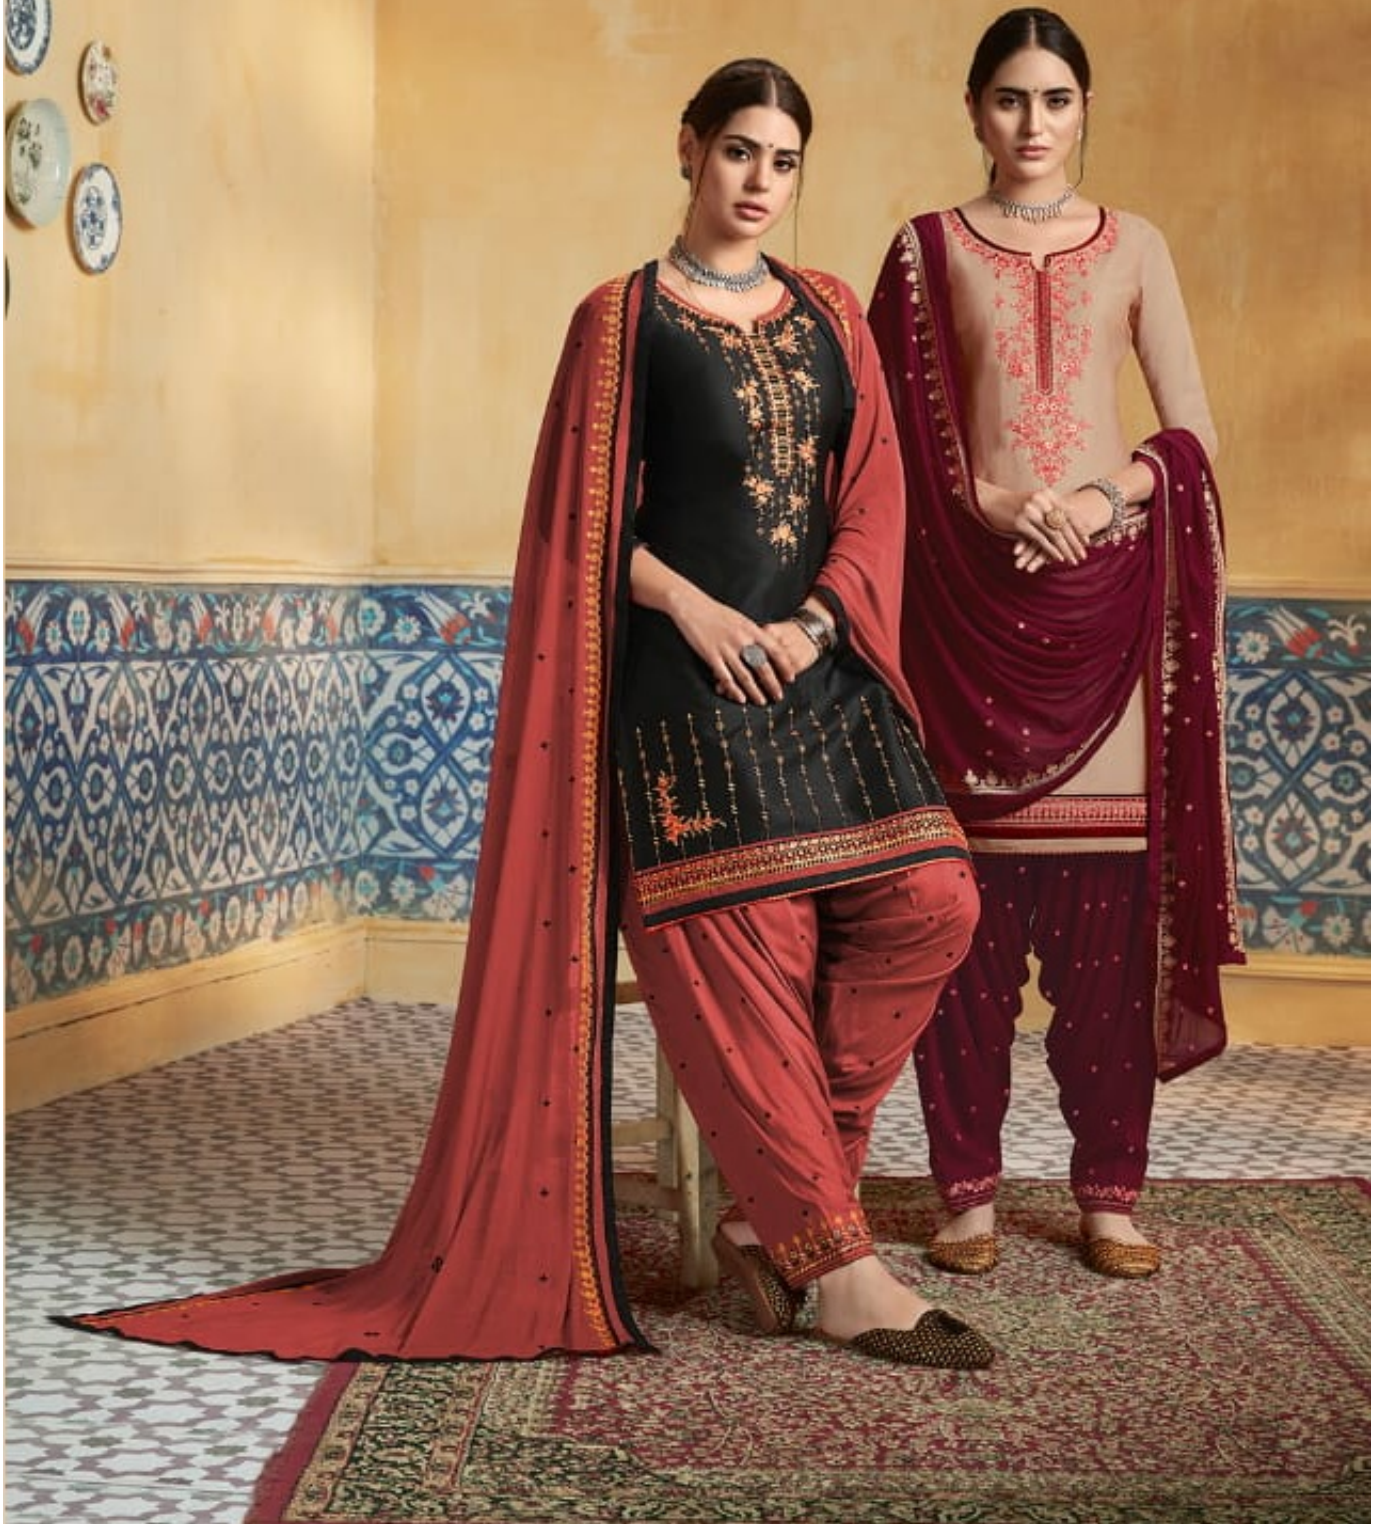

PATIALA HOUSE-74

CATALOG NAME

Patiala House Vol - 74

PIECES : **8**

	FABRICS DETAILS (Material Only)
TOP	PURE SATIN WITH EMBROIDERY WORK
BOTTOM	RAYON WITH EMBROIDERY WORK
DUPATTA	NAZNEEN WITH EMBROIDERY WORK