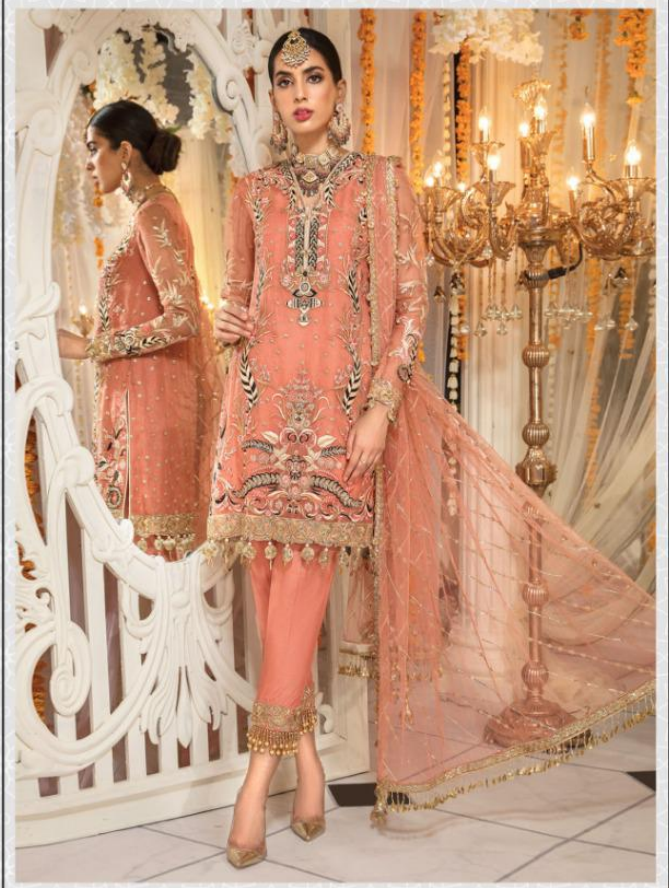

Fantastic Forever
Fashion comes to embellishments and contrast with us.

Saniya
TRENDZ
D.NO.1002