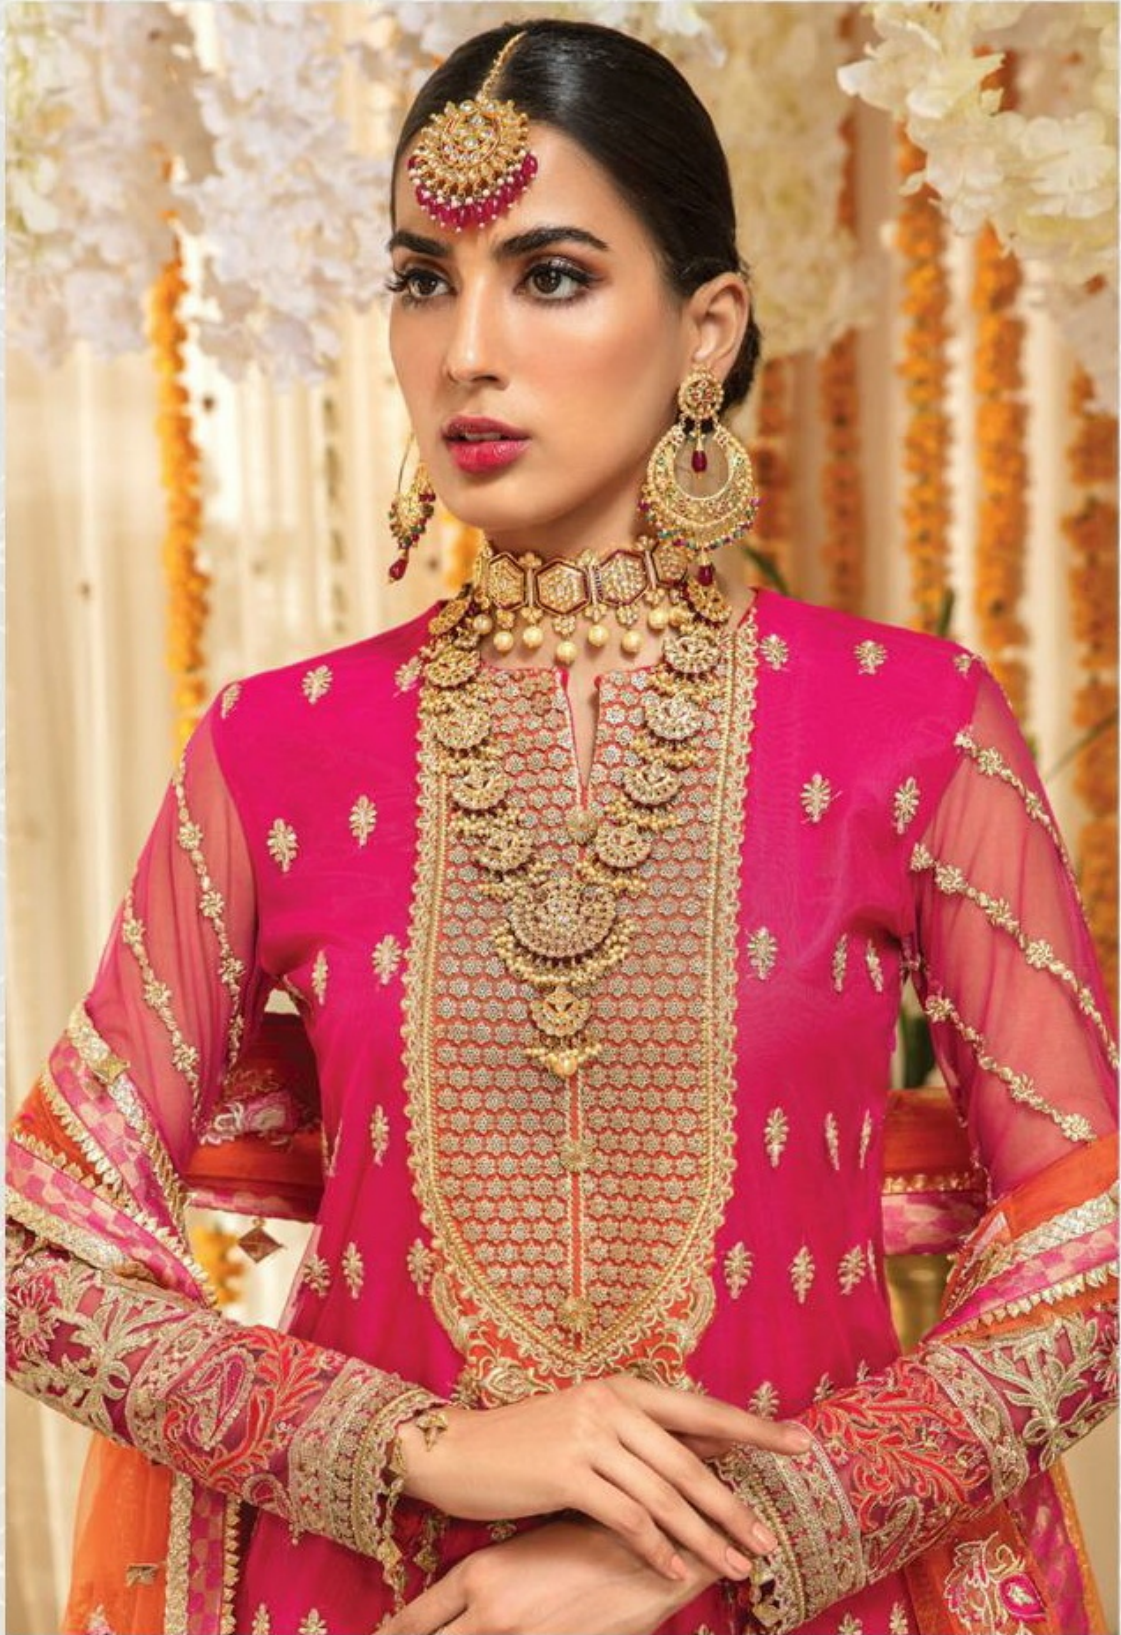

● ANAYA ●

MEHANDI COLLECTION