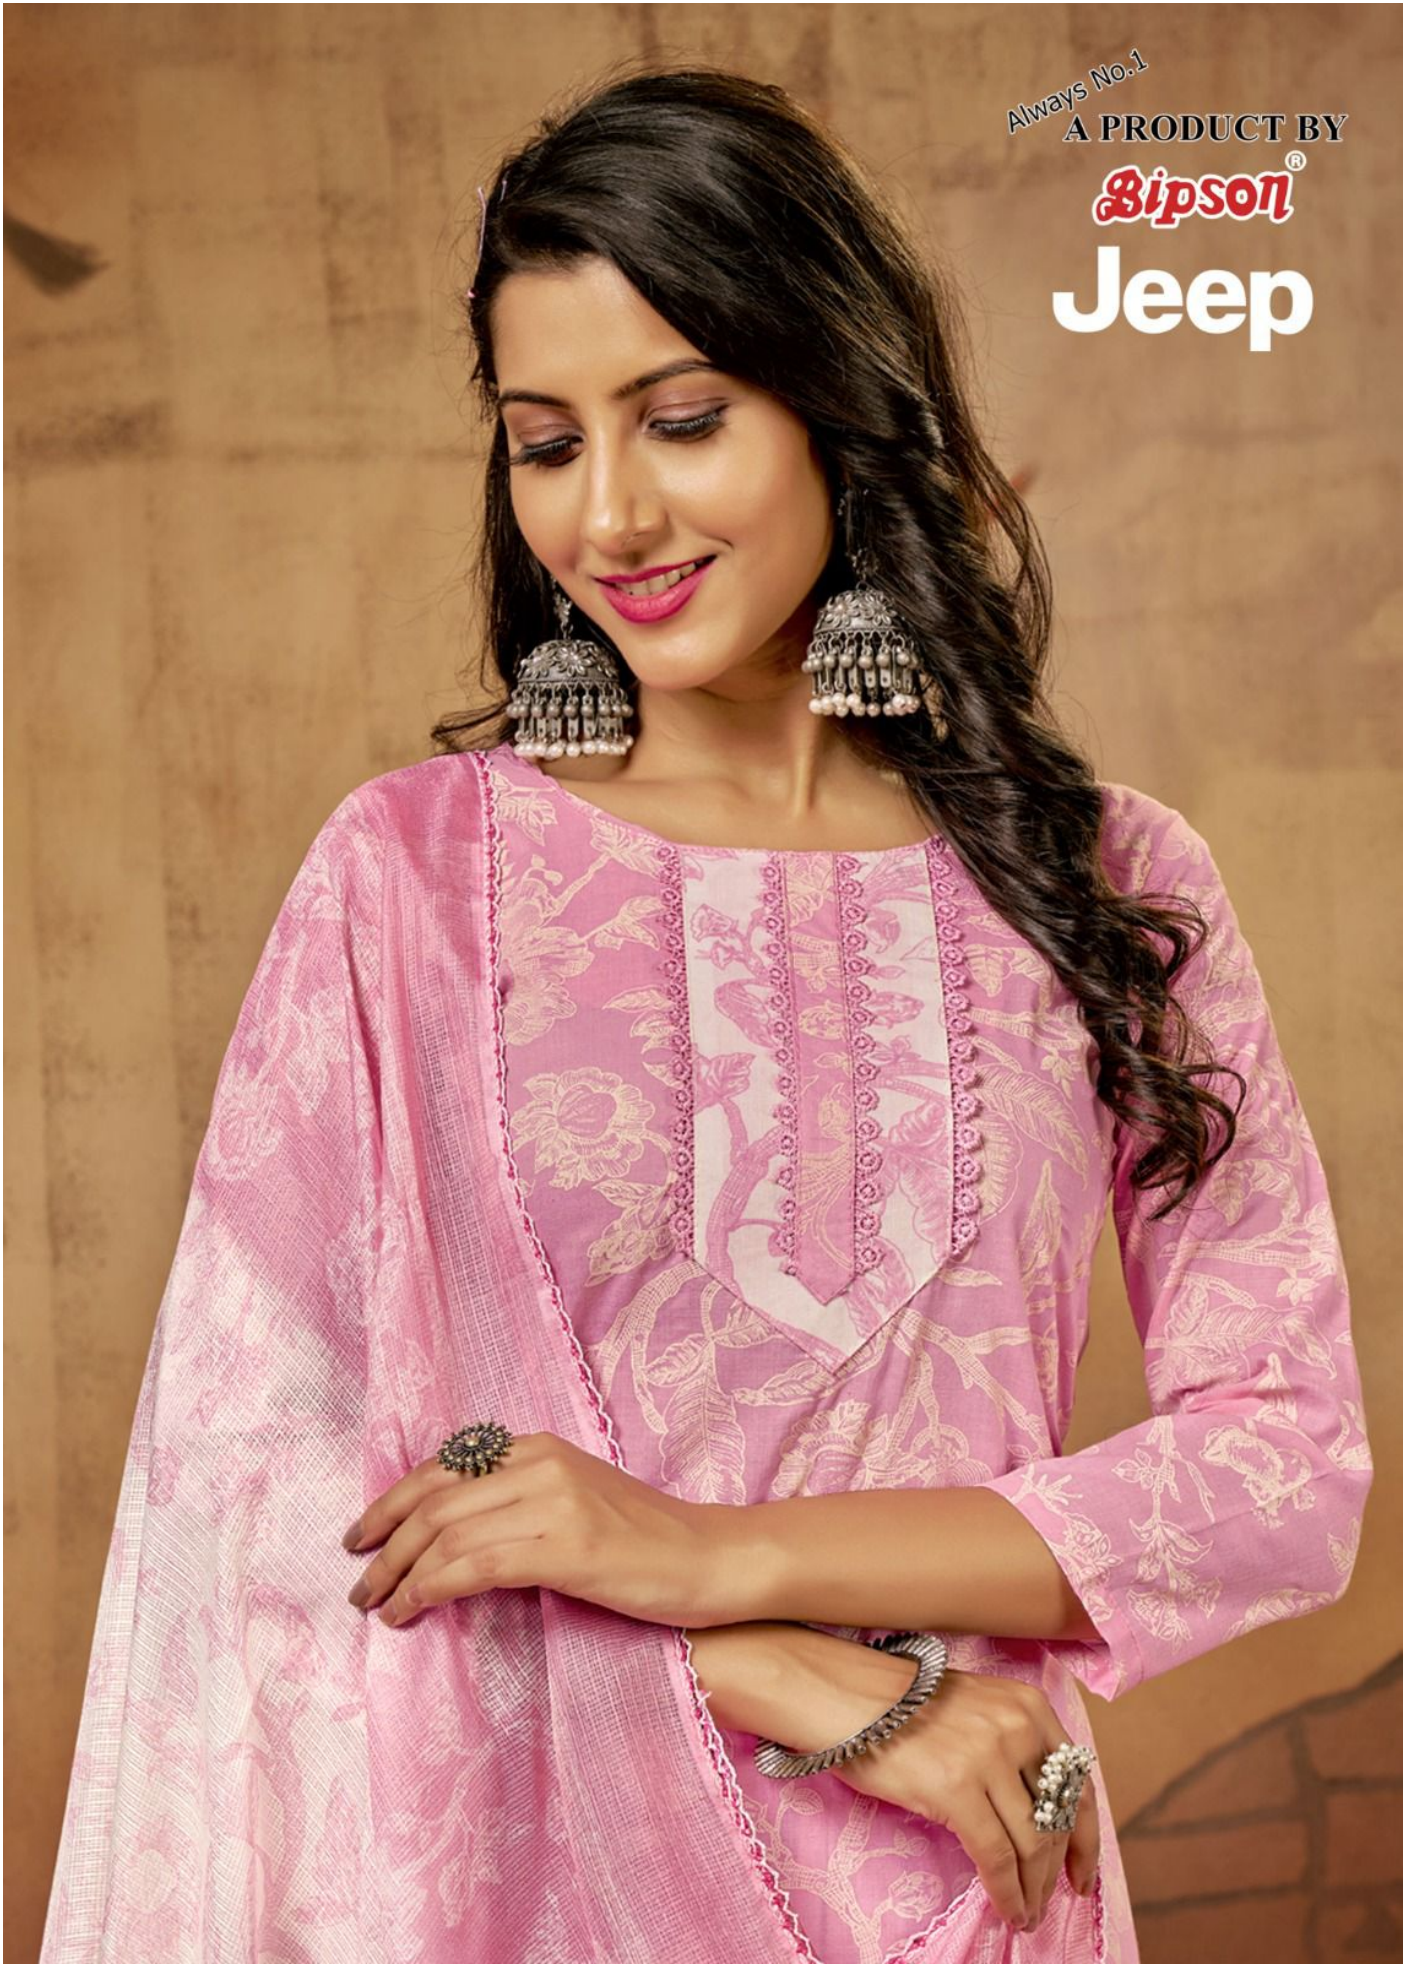

Gipson[®]

Jeep

TOP :- PURE COTTON INK PRINT WITH
ETHNIC LACE WORK

BOTTOM :- PURE COTTON PRINT

DUPATTA :- PURE COTTON KOTA
CHEX PRINT

D.NO.2129-A

Gipson[®]

Jeep

TOP :- PURE COTTON INK PRINT WITH
ETHNIC LACE WORK

BOTTOM :- PURE COTTON PRINT

DUPATTA :- PURE COTTON KOTA
CHEX PRINT

D.NO.2129-B

Gipson[®]

Jeep

TOP :- PURE COTTON INK PRINT WITH
ETHNIC LACE WORK

BOTTOM :- PURE COTTON PRINT

DUPATTA :- PURE COTTON KOTA
CHEX PRINT

D.NO.2129-C

Gipson[®]

Jeep

TOP :- PURE COTTON INK PRINT WITH
ETHNIC LACE WORK

BOTTOM :- PURE COTTON PRINT

DUPATTA :- PURE COTTON KOTA
CHEX PRINT

D.NO.2129-D

Gipson[®]

Jeep

D.NO :- 2129

TOP :- PURE COTTON INK PRINT WITH
ETHNIC LACE WORK

BOTTOM :- PURE COTTON PRINT

DUPATTA :- PURE COTTON KOTA
CHEX PRINT