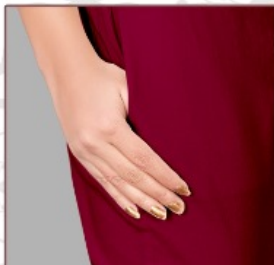

**MARUN  
STRETCHABLE  
PANT**

FABRIC: STRETCHABLE  
VISCOSE  
SIZE : L, XL, XXL  
LENTH : 38 INCH

ONE SIDE BUTTON  
AND CHAIN

BOTTOM POTALI  
BUTTON

POCKET

Art Riddh'S Group

**FIESTA**

**RED**  
**STRETCHABLE**  
**PANT**

FABRIC:STRETCHABLE  
VISCOSE  
SIZE :L,XL,XXL  
LENTH :38 INCH

ONE SIDE BUTTON  
AND CHAIN

BOTTOM POTALI  
BUTTON

POCKET