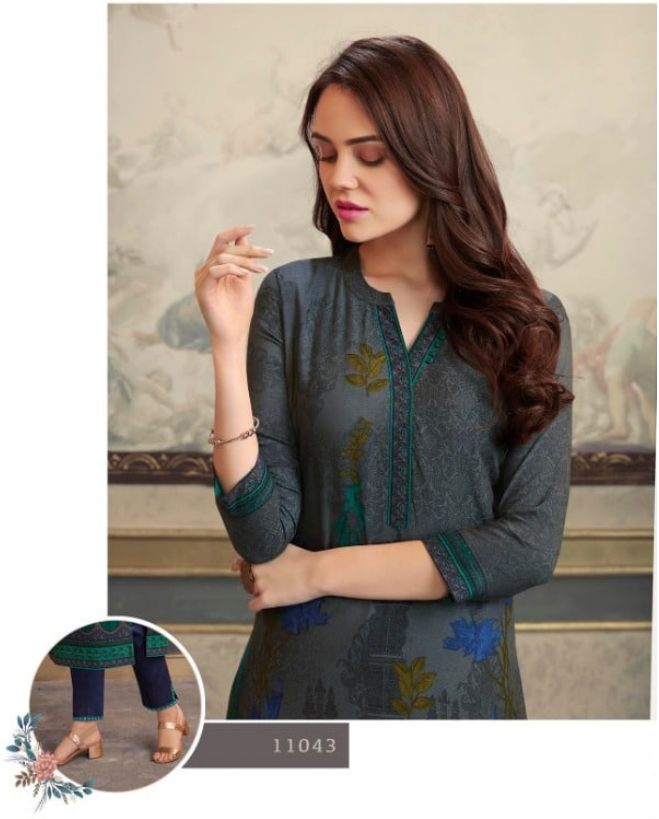

Kalaroop
LOTUS

11041

11042

11043

CATALOG NAME: **Lotus**

PIECES : **12**

	FABRICS DETAILS
TOP	HEAVY RAYON WITH PRINT
BOTTOM	JAM SILK WITH EMBROIDERY WORK PANT
Size	M, L, XL, XXL

Kalaroop
LOTUS

SIZE: M-L-XL-XXL

11041

11042

11043

11047

11048

11049

11044