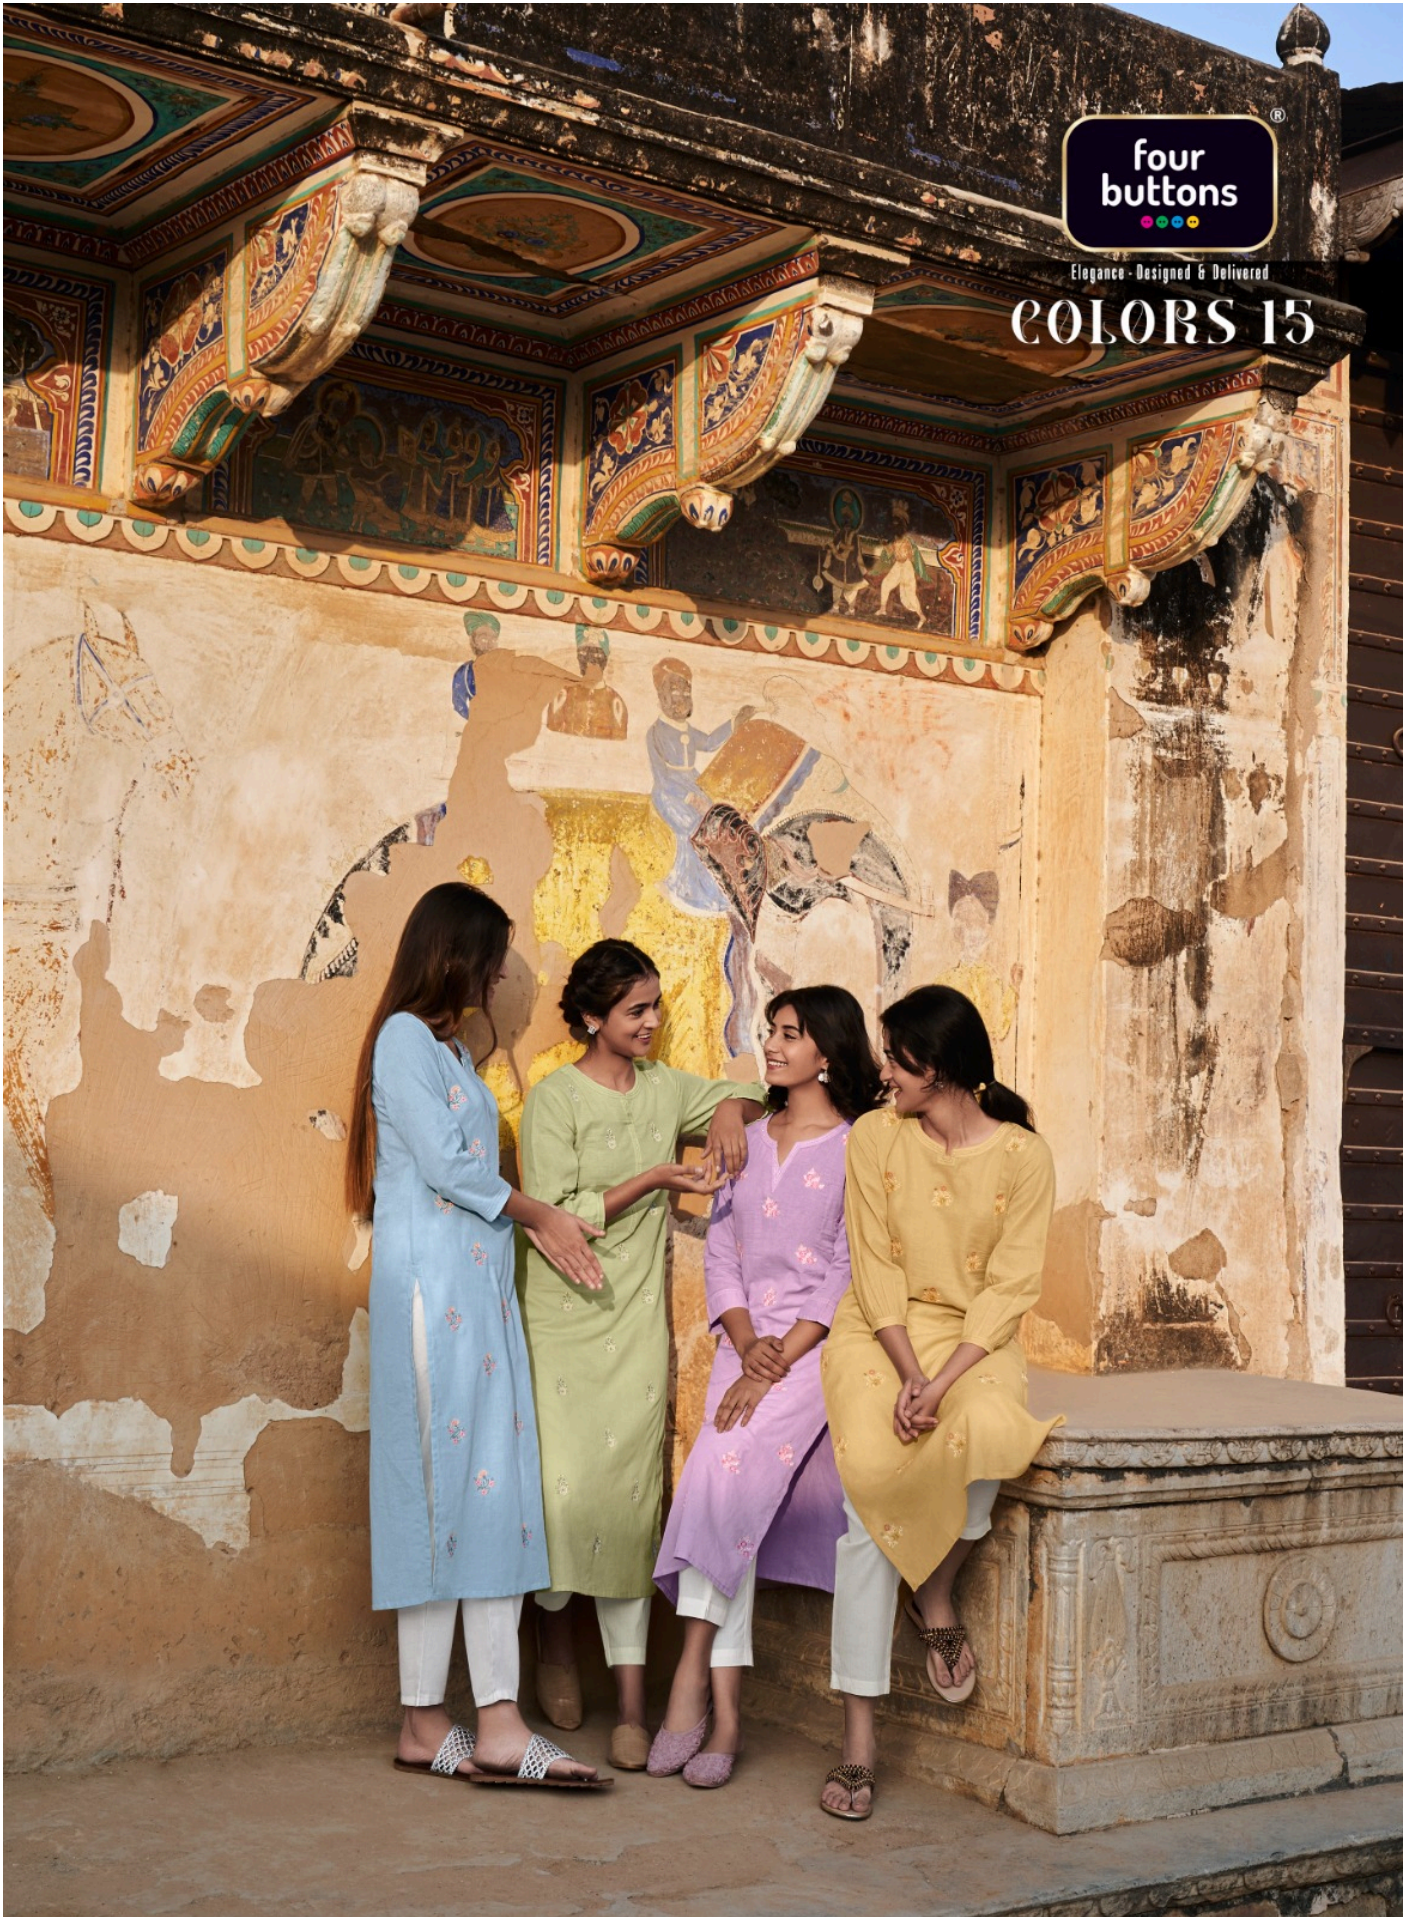

four
buttons®

Elegance - Designed & Delivered

COLORS 15

**four
buttons**[®]

Elegance - Designed & Delivered

FB3237

**four
buttons**

Elegance - Designed & Delivered

FB3234

FB3237

FB3238

PRESENTING TO YOU OUR NEW CATLOGUE

COLORS-15

FROM FOUR BUTTONS

PRODUCT DETAIL

:KURTA:

ALL OVER INTRICATE EMBROIDERIES ON
PURE COTTON LINEN

:SIZES:

M L XL XXL 3XL

:LENGTH :

46 INCH

PCS- 8

FOUR BUTTONS ALL RIGHTS RESERVED

four
buttons®

Elegance - Designed & Delivered

COLORS 15

**four
buttons**

Elegance - Designed & Delivered-

FB3231

Elegance - Designed & Delivered

FB3232

**four
buttons**
●●●●