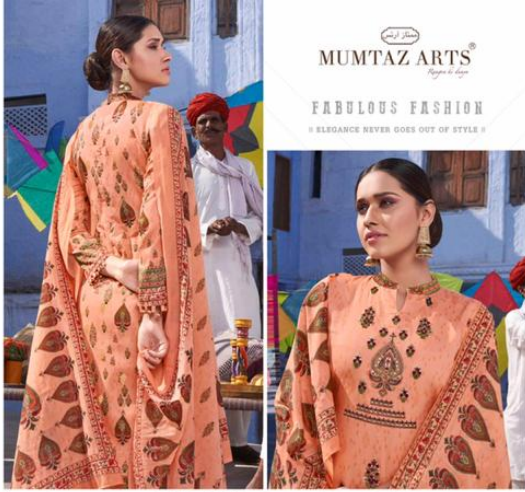

MUMTAZ ARTS®
FABULOUS FASHION
"ELEGANCE NEVER GOES OUT OF STYLE"