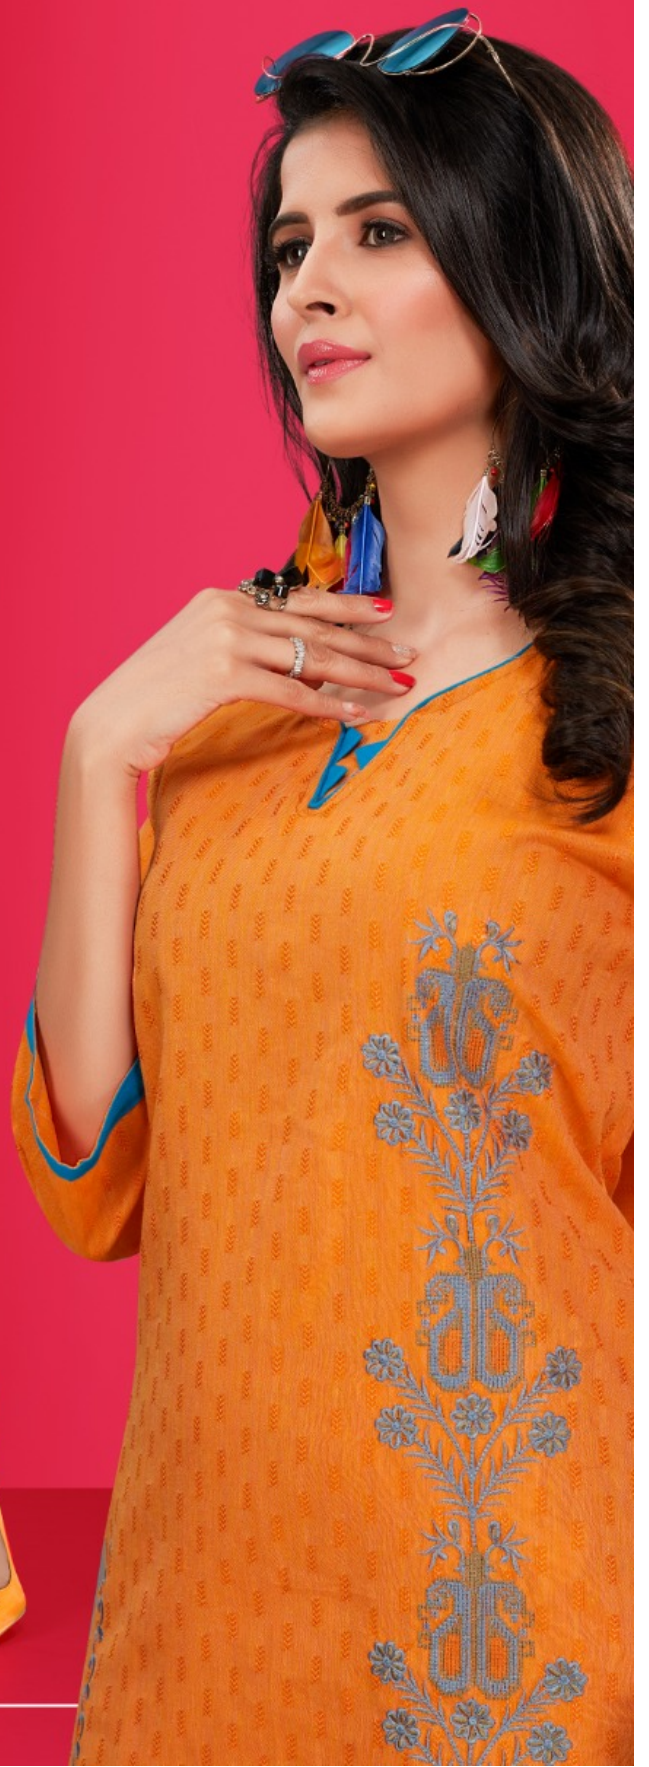

**PEPPERMINT**

**PEPPERMINT**

PEPPERMINT  
18601

# PEPPERMINT

SIZES - M, L, XL, XXL, 3XL, 4XL

**PEPPERMINT  
18604**

PEPPERMINT  
18605

**PEPPERMINT  
18602**

**PEPPERMINT**  
**18606**

PEPPERMINT  
18603

PEPPERMINT  
18601

PEPPERMINT  
18602

PEPPERMINT  
18603

PEPPERMINT  
18604

PEPPERMINT  
18605

PEPPERMINT  
18606

NAME-PEPPERMINT  
TYPE - DESIGNER KURTIS WITH EMBRODIERY  
FABRIC - COTTON BUTTI  
LENGTH - 45"  
DESIGNS - 6PCS  
SIZES - M, L, XL, XXL, 3XL, 4XL