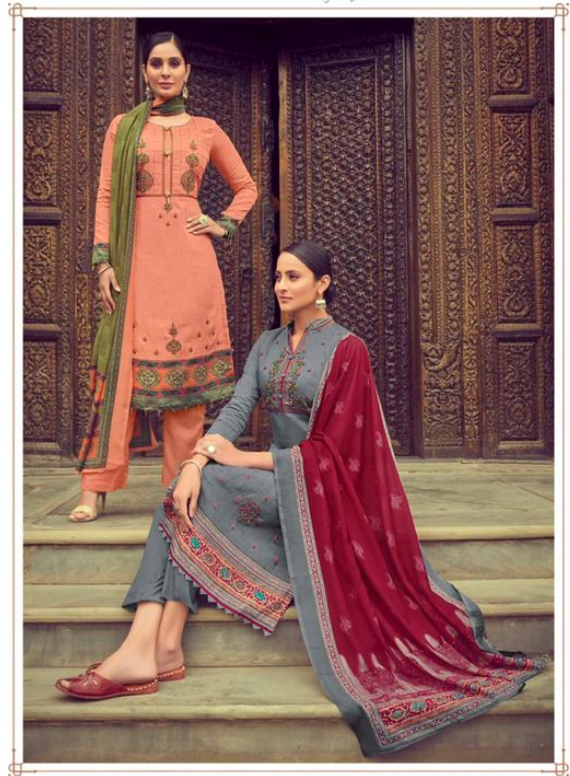

ممتاز آرٹس
MUMTAZ ARTS®
Purveyors of Elegance