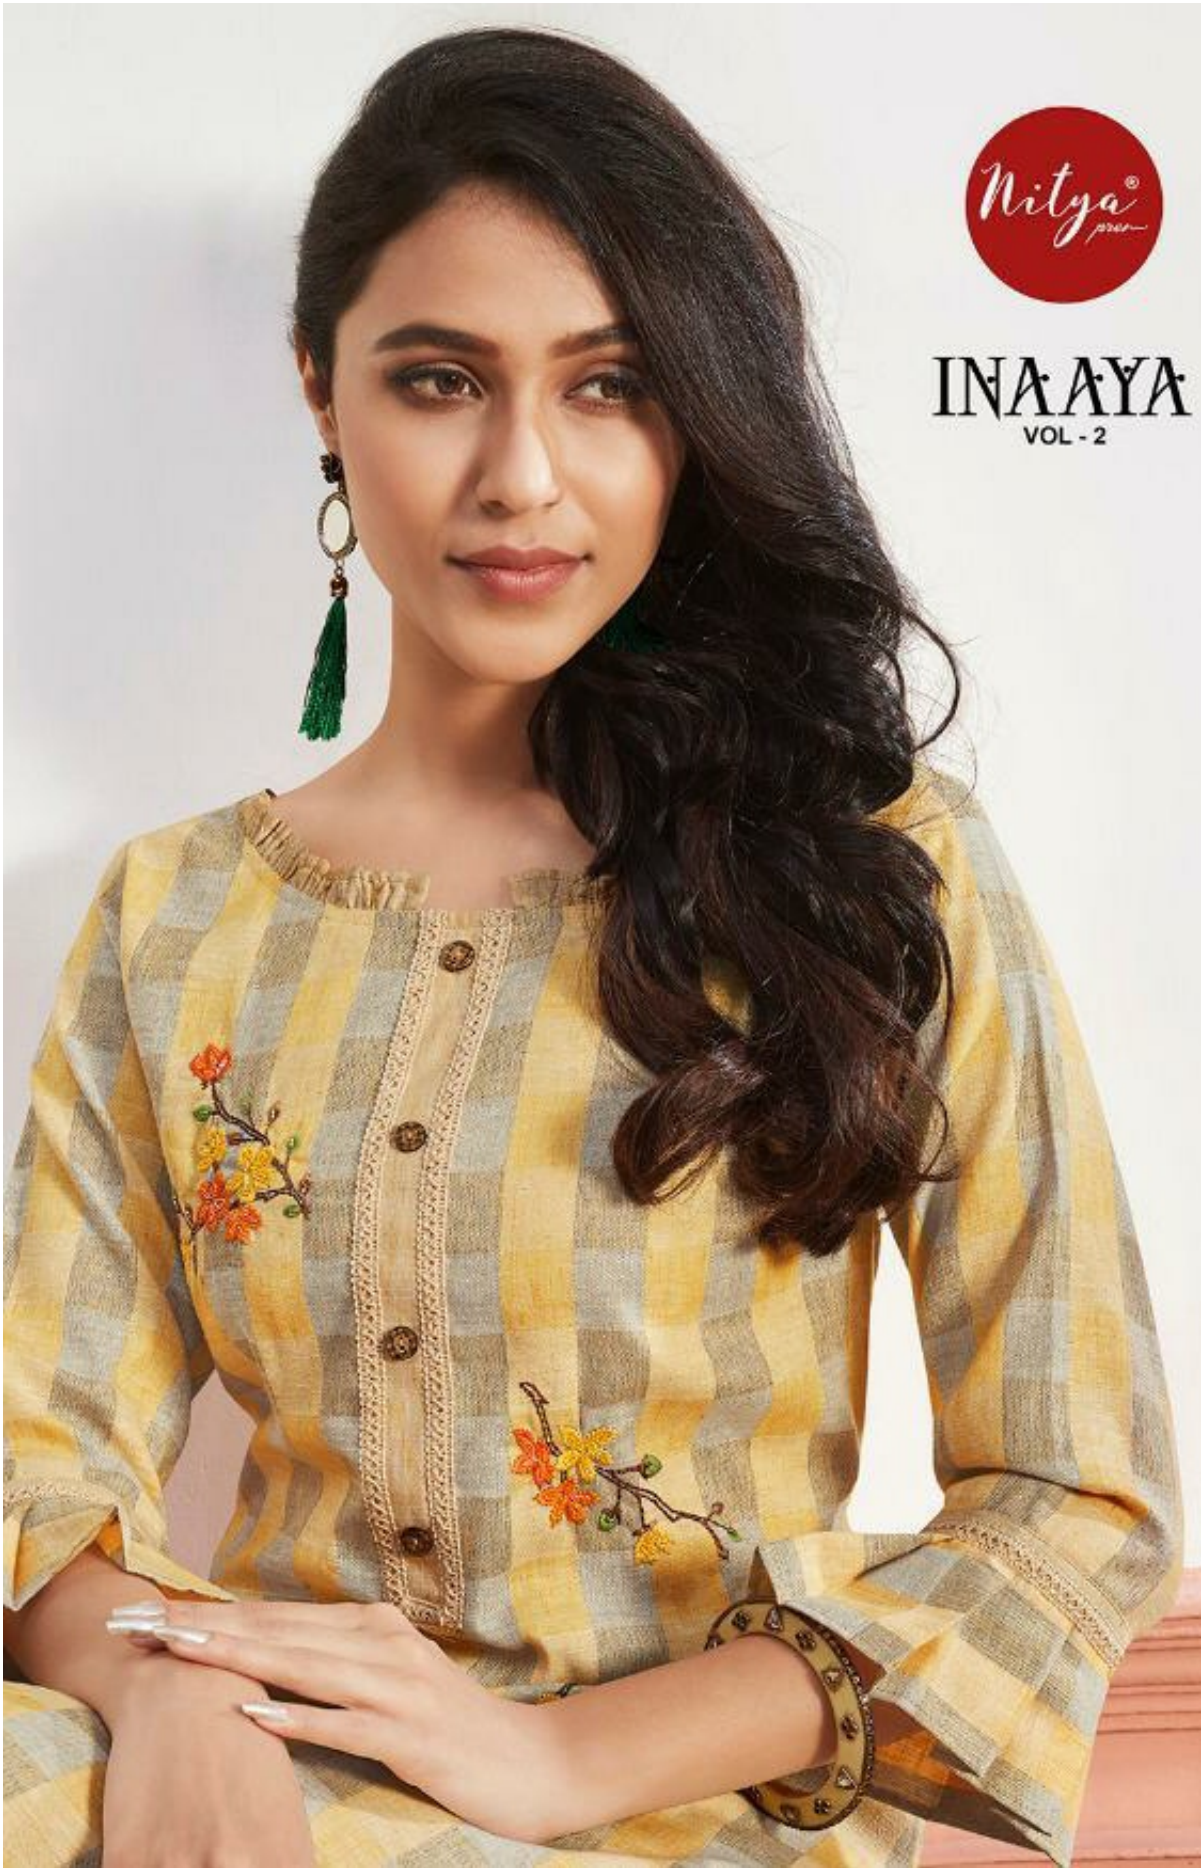

INAAYA
VOL - 2

INAAYA
VOL - 2

CLASSIC STYLES WITH LUXURIOUS SOFT FABRICS ARE
HIGHLIGHTED BY REFINED AND FEMINE DETAILS.

Nitya

1003

Nitya

1009

TOP : Cotton Weaving Fabric
Bottom : Fancy Cotton Fabric
Size : M L XL XXL

INAAYA
VOL - 2

CLASSIC STYLES WITH LUXURIOUS SOFT FABRICS ARE
HIGHLIGHTED BY REFINED AND FEMINE DETAILS.

INAAYA
VOL - 2

Nitya

1003

1001

1002

1003