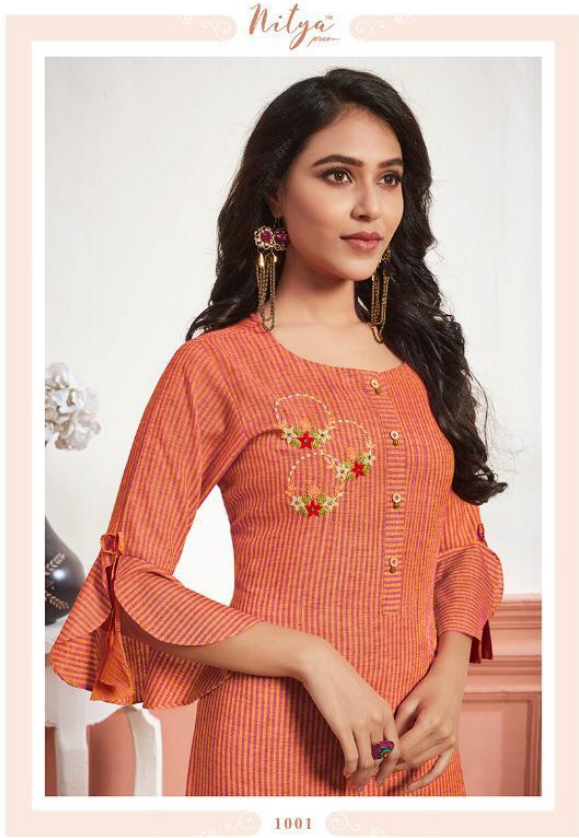

INAAYA
VOL - 2

INAAYA
VOL - 2

CLASSIC STYLES WITH LUXURIOUS SOFT FABRICS ARE
HIGHLIGHTED BY REFINED AND FEMINE DETAILS.

Nitya

1003

Nitya

1009

TOP : Cotton Weaving Fabric
Bottom : Fancy Cotton Fabric
Size : M L XL XXL

INAAYA
VOL - 2

CLASSIC STYLES WITH LUXURIOUS SOFT FABRICS ARE
HIGHLIGHTED BY REFINED AND FEMINE DETAILS.

INAAYA
VOL - 2

Nitya

1003

1001

1002

1003