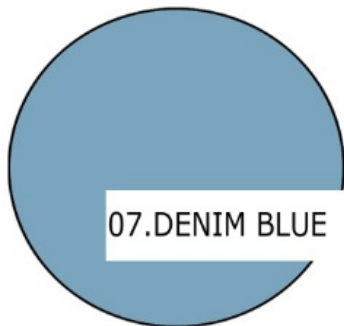

Indira™

Indira™

09.COFFEE

Indira™

05.NAVY BLUE

Indira™

08.POWDER PINK

Indira™

07.DENIM BLUE

Indira™

04.SEA GREEN

Indira™

COLORS AVIALABLE

Indira Linen Pants

Indira™

COLORS SHOWN ABOVE ARE JUST FOR ILLUSTRATIVE PURPOSE.ACTUAL COLOR MAY SLIGHTLY VARY.

Size:

L(30) • XL(32) • XXL(34)

Fit: Straight

Length: 38"

Available in 9 Colours

Premium Linen

Side Pocket & Zip

Frill Design