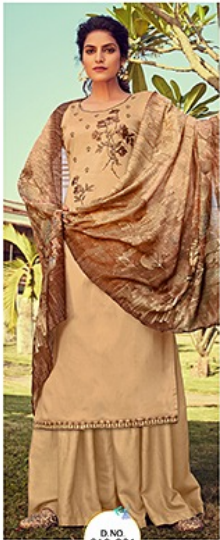

Belliza<sup>®</sup>  
Premium  
Designer Studio  
**RIPPLE**

*Belliza*<sup>®</sup>  
Premium  
Designer Studio

*Fashions fade  
style is eternal.*

*Casual dress is selected with care  
so that they make any lady  
wearing it, look enchanting  
& adorable. You have to do  
is follow the flower print,  
which will be your new effect*