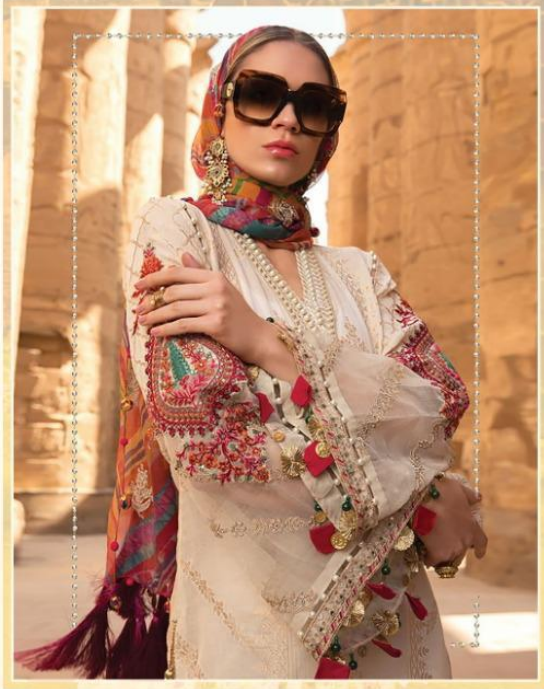

1191

MARIYA.B.LAWN
Spring Summer-20
Vol-1