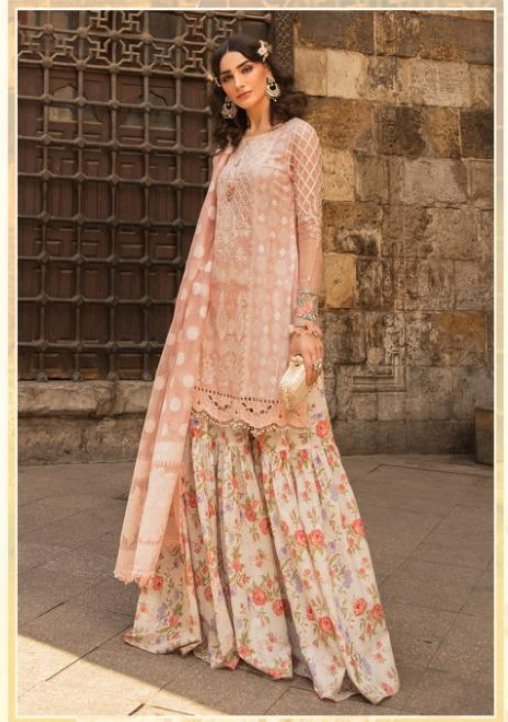

MARIYA.B.LAWN
SPRING SUMMER-20

Vol-1

MARIYA.B.LAWN
Spring Summer-20
Vol-1

MARIYA.B.LAWN
Spring Summer-20
Vol-1

MARIYA.B.LAWN
Spring Summer-20
Vol-1

1196

MARIYA.B.LAWN
Spring Summer-20
Vol-1

MARIYA.B.LAWN
Spring Summer-20
Vol-1

Hellow to everyone

present new looking and stylish printed designs

MARIYA.B.LAWN
SPRING SUMMER-20
Vol-1

D.NO.	TOP	BOTTOM	DUPATTA	RATE
1189	PURE COTTON LAWN PRINT WITH PEARL FOIL AND EXCLUSIVE EMBROIDERY	SEMI LAWN (PRINTED)	HEAVY ORGANJA WITH INK PRINT	1043.00
1190	PURE COTTON LAWN PRINT WITH EXCLUSIVE EMBROIDERY	SEMI LAWN (PRINTED)	NAZMIN CHIFFON WITH WORK	923.00
1191	PURE COTTON LAWN PRINT WITH EXCLUSIVE EMBROIDERY	COTTON SIFLY WORK	CHIFFON PRINTED	965.00
1192	PURE COTTON LAWN PRINT WITH EXCLUSIVE EMBROIDERY SLEVES CHINON PRINT SIQVENCE WORK	SEMI LAWN (PRINTED)	ORGANJA PRINT WITH COTTON PRINT BORDER	1065.00
1193	PURE COTTON LAWN PRINT WITH EXCLUSIVE EMBROIDERY	COTTON SIFLY WORK	CHIFFON PRINTED	965.00
1194	PURE COTTON LAWN PRINT WITH EXCLUSIVE EMBROIDERY	SEMI LAWN (PRINTED)	NAZMIN CHIFFON WITH WORK	923.00
1195	PURE COTTON LAWN PRINT WITH EXCLUSIVE EMBROIDERY SLEVES CHINON PRINT SIQVENCE WORK	SEMI LAWN (PRINTED)	ORGANJA PRINT WITH COTTON PRINT BORDER	1065.00
1196	PURE COTTON LAWN PRINT WITH PEARL FOIL AND EXCLUSIVE EMBROIDERY	SEMI LAWN (PRINTED)	HEAVY ORGANJA WITH INK PRINT	1043.00