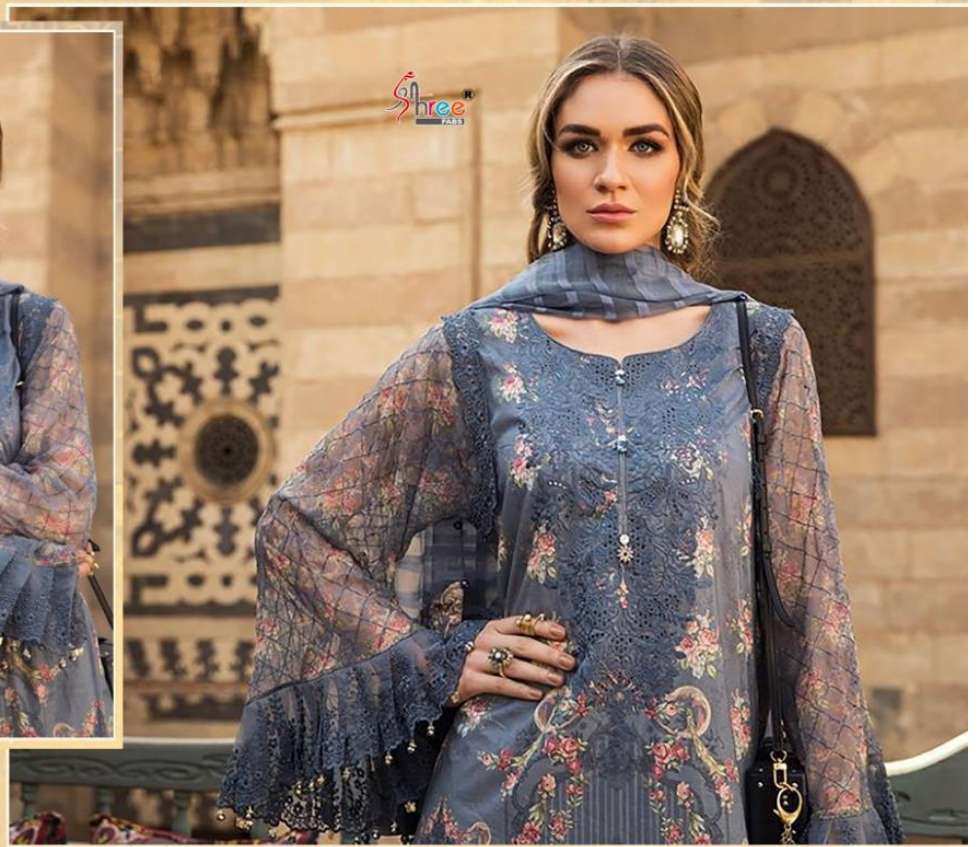

MARIYA.B.LAWN
SPRING SUMMER-20

Vol-1

MARIYA.B.LAWN
Spring Summer-20
Vol-1

MARIYA.B.LAWN
Spring Summer-20
Vol-1

MARIYA.B.LAWN
Spring Summer-20
Vol-1

1196

MARIYA.B.LAWN
Spring Summer-20
Vol-1

MARIYA.B.LAWN
Spring Summer-20
Vol-1

Hellow to everyone

present new looking and stylish printed designs

MARIYA.B.LAWN
SPRING SUMMER-20
Vol-1

D.NO.	TOP	BOTTOM	DUPATTA	RATE
1189	PURE COTTON LAWN PRINT WITH PEARL FOIL AND EXCLUSIVE EMBROIDERY	SEMI LAWN (PRINTED)	HEAVY ORGANJA WITH INK PRINT	1043.00
1190	PURE COTTON LAWN PRINT WITH EXCLUSIVE EMBROIDERY	SEMI LAWN (PRINTED)	NAZMIN CHIFFON WITH WORK	923.00
1191	PURE COTTON LAWN PRINT WITH EXCLUSIVE EMBROIDERY	COTTON SIFLY WORK	CHIFFON PRINTED	965.00
1192	PURE COTTON LAWN PRINT WITH EXCLUSIVE EMBROIDERY SLEVES CHINON PRINT SIQVENCE WORK	SEMI LAWN (PRINTED)	ORGANJA PRINT WITH COTTON PRINT BORDER	1065.00
1193	PURE COTTON LAWN PRINT WITH EXCLUSIVE EMBROIDERY	COTTON SIFLY WORK	CHIFFON PRINTED	965.00
1194	PURE COTTON LAWN PRINT WITH EXCLUSIVE EMBROIDERY	SEMI LAWN (PRINTED)	NAZMIN CHIFFON WITH WORK	923.00
1195	PURE COTTON LAWN PRINT WITH EXCLUSIVE EMBROIDERY SLEVES CHINON PRINT SIQVENCE WORK	SEMI LAWN (PRINTED)	ORGANJA PRINT WITH COTTON PRINT BORDER	1065.00
1196	PURE COTTON LAWN PRINT WITH PEARL FOIL AND EXCLUSIVE EMBROIDERY	SEMI LAWN (PRINTED)	HEAVY ORGANJA WITH INK PRINT	1043.00