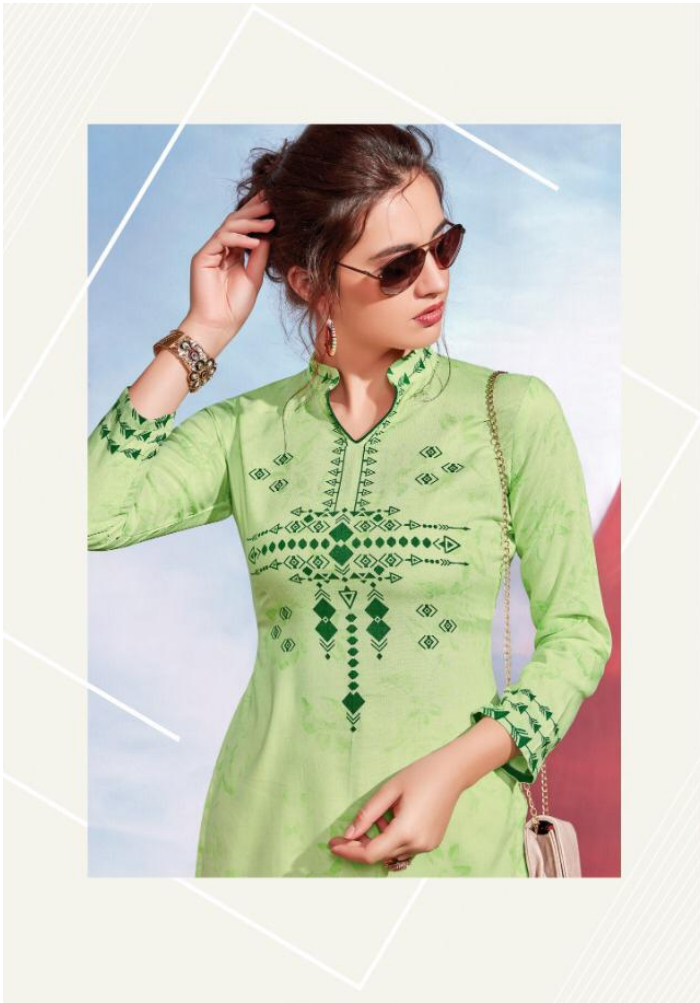

 **Zulfat**<sup>®</sup>  
Designer Suits

REGINA

Some style is legendary

**Zulfat**  
Designs Suits

LOOK YOUNG  
GRACEFULLY

We promise to radiant perfect style  
and your fashion looks will be a star

♦♦ D No. 116-001

An advertisement for Zulfat Designer Suits. Two women are featured against a blue sky background. The woman on the left wears a coral-colored dress with a dark geometric pattern and red sunglasses. The woman on the right wears a yellow-green dress with a floral and geometric pattern and green sunglasses. The background is decorated with white geometric lines and a red triangle on the right side.