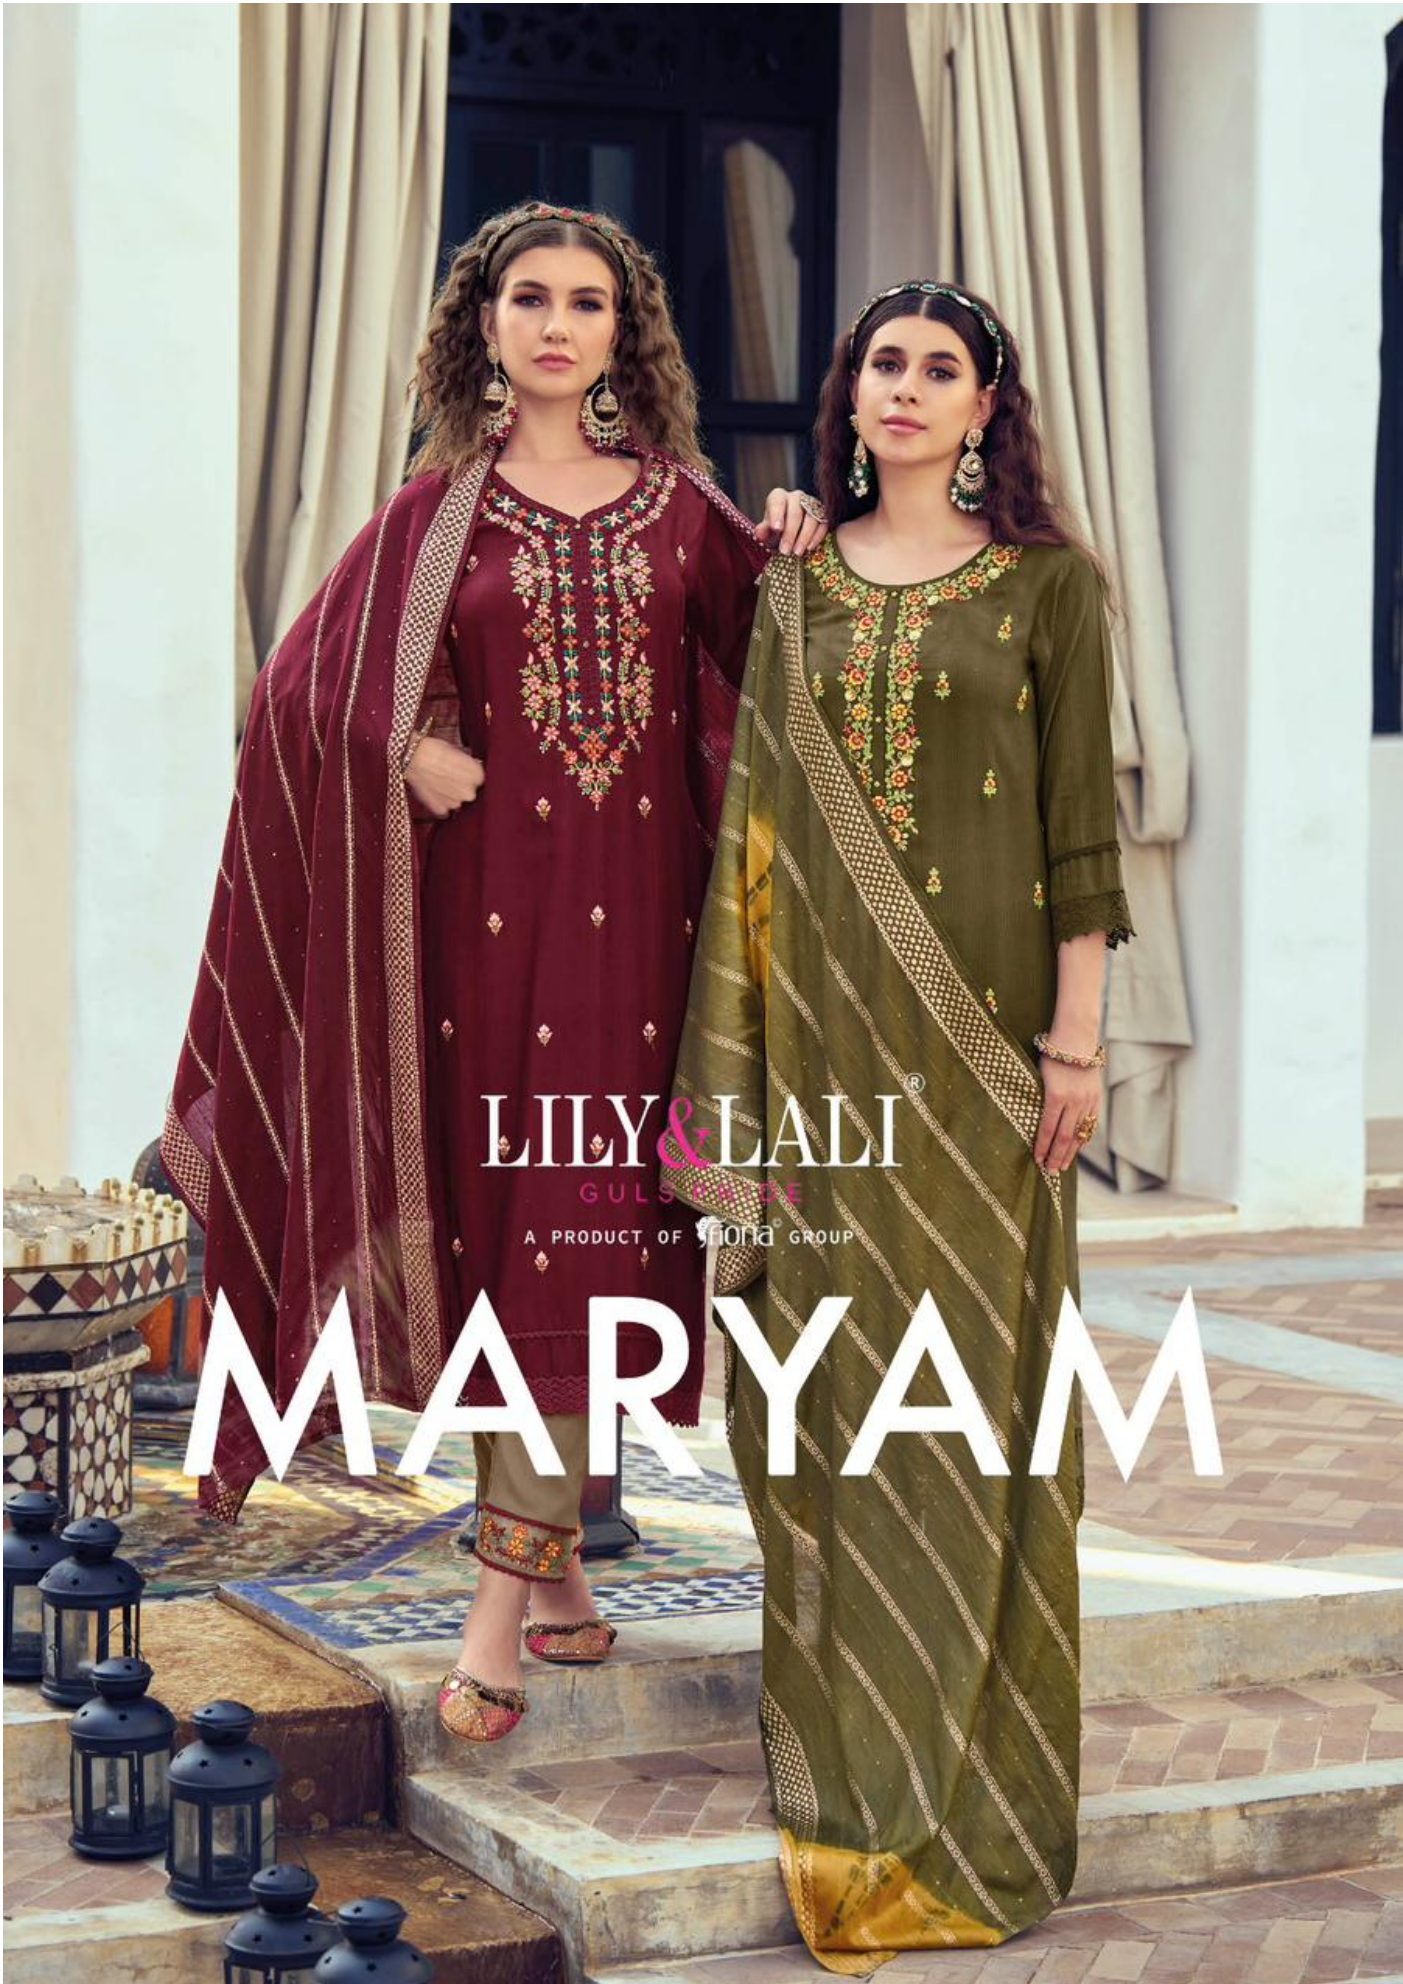

LILY & LALI®

GULS OF THE

A PRODUCT OF STONIA GROUP

MARYAM