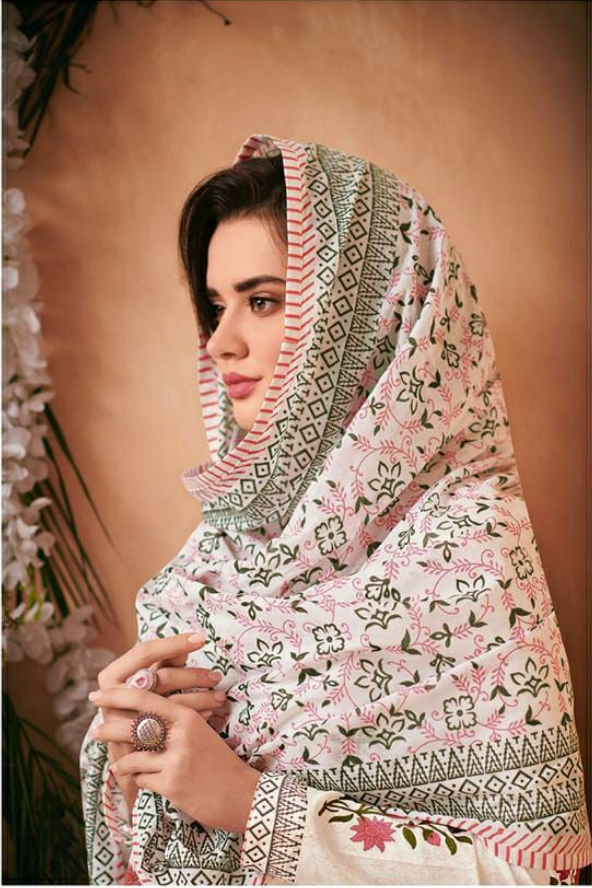

Rangon ki Langra

SPRING FLORAL | 1001

SPRING FLORAL | 1007

ممتاز آرٹس

MUMTAZ ARTS®

Reason ki darya

DESIGN NO.	CATALOG NAME	DESCRIPTION
1001	SPRING FLORAL	TOP : PURE KARACHI LAWN HANDBLOCK PRINT BOTTOM : PURE KARACHI LAWN HANDBLOCK PRINT DUPATTA : PURE KARACHI LAWN HANDBLOCK PRINT BOX PALLU
1002	SPRING FLORAL	TOP : PURE KARACHI LAWN HANDBLOCK PRINT BOTTOM : PURE KARACHI LAWN HANDBLOCK PRINT DUPATTA : PURE KARACHI LAWN HANDBLOCK PRINT BOX PALLU
1003	SPRING FLORAL	TOP : PURE KARACHI LAWN HANDBLOCK PRINT BOTTOM : PURE KARACHI LAWN HANDBLOCK PRINT DUPATTA : PURE KARACHI LAWN HANDBLOCK PRINT BOX PALLU
1004	SPRING FLORAL	TOP : PURE KARACHI LAWN HANDBLOCK PRINT BOTTOM : PURE KARACHI LAWN HANDBLOCK PRINT DUPATTA : PURE KARACHI LAWN HANDBLOCK PRINT BOX PALLU
1005	SPRING FLORAL	TOP : PURE KARACHI LAWN HANDBLOCK PRINT BOTTOM : PURE KARACHI LAWN HANDBLOCK PRINT DUPATTA : PURE KARACHI LAWN HANDBLOCK PRINT BOX PALLU
1006	SPRING FLORAL	TOP : PURE KARACHI LAWN HANDBLOCK PRINT BOTTOM : PURE KARACHI LAWN HANDBLOCK PRINT DUPATTA : PURE KARACHI LAWN HANDBLOCK PRINT BOX PALLU
1007	SPRING FLORAL	TOP : PURE KARACHI LAWN HANDBLOCK PRINT BOTTOM : PURE KARACHI LAWN HANDBLOCK PRINT DUPATTA : PURE KARACHI LAWN HANDBLOCK PRINT BOX PALLU
1008	SPRING FLORAL	TOP : PURE KARACHI LAWN HANDBLOCK PRINT BOTTOM : PURE KARACHI LAWN HANDBLOCK PRINT DUPATTA : PURE KARACHI LAWN HANDBLOCK PRINT BOX PALLU