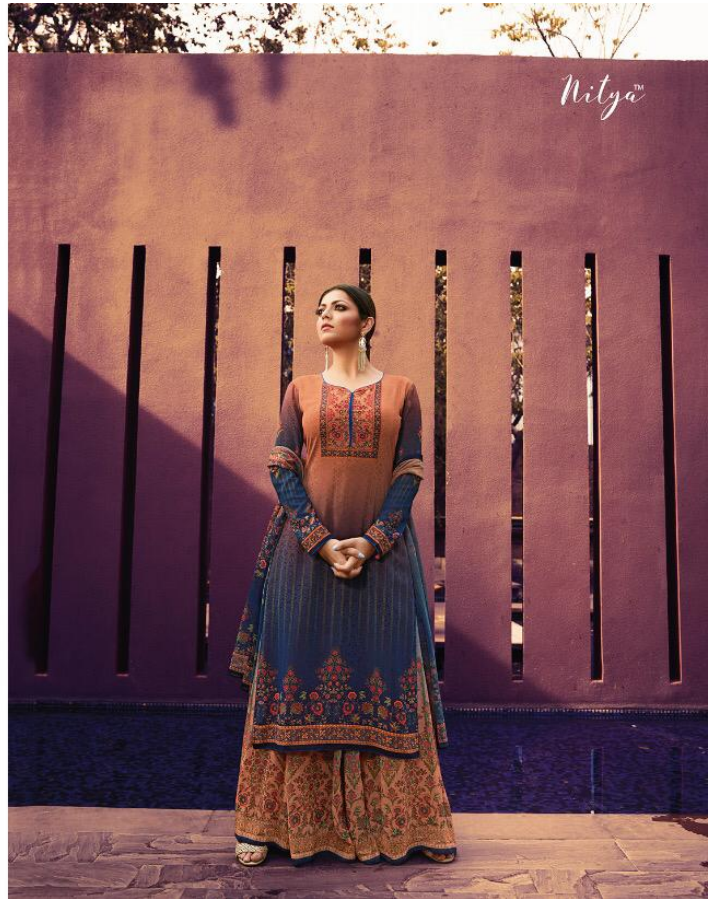

PRINT
SPECIAL EDITION

• 204 •

The season's *look*

Nitya™

• 203 •

The season's

The season's *Spice Road*

Nitya™

• 207 •

The season's *Look*

Nitya

• 201 •

The season's *look*

The season's *essence*

Nitya™
• 203 •

The season's *colours*

C O L

Feed this Season
EST

With this season's new philosophy, Nitya pram offers a one-of-a-kind collection to bring charm into our everyday wardrobes in the form of modern, stylish and comfortable clothing. Flaunt your summer style with phenomenal prints blended with subtle colours.