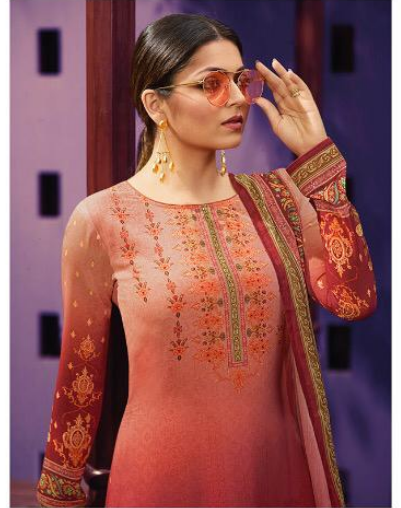

• 207 •

The season's *Look*

Nitya

• 201 •

The season's *look*

The season's *essence*

Nitya™
• 203 •

The season's *colours*

C O L

Feed this Season
EST

With this season's new philosophy, Nitya pram offers a one-of-a-kind collection to bring charm into our everyday wardrobes in the form of modern, stylish and comfortable clothing. Flaunt your summer style with phenomenal prints blended with subtle colours.

The season's *look*

Nitya[™]
• 206 •

Nitya™
• 208 •