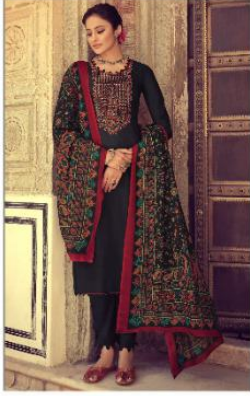

Saanjh Hit list | 3001